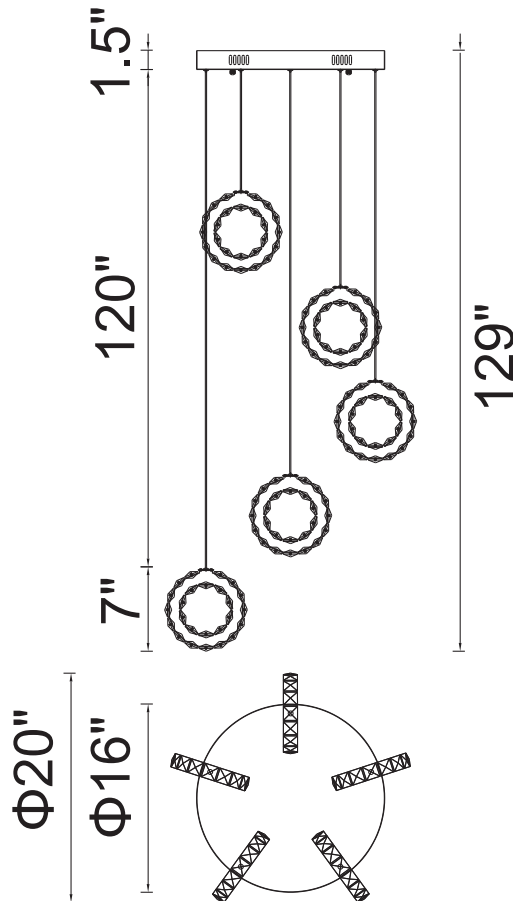

# CWI LIGHTING

BRIGHTER LIVING. SIMPLIFIED.

PROJECT: \_\_\_\_\_

FIXTURE TYPE: \_\_\_\_\_

LOCATION: \_\_\_\_\_

CONTACT/PHONE: \_\_\_\_\_

Item	5417P20ST-R
Collection	RING
Finish	Stainless Steel
Glass	-----
Crystal	Clear
Input	120V AC,60HZ,AC

Shade	-----
Length/Dia.	20"
Width/Ext.	-----
Height	-----
Maximum	129"
Lumens	1800

Light Source	LED
Bulb Info.	20W
Included	-----
Dimmable	No
Color	4000K
Weight	