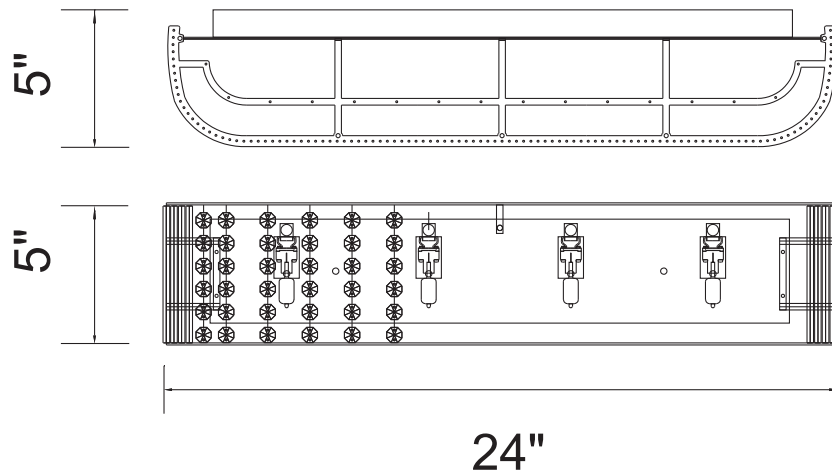

CWI LIGHTING

BRIGHTER LIVING. SIMPLIFIED.

PROJECT: _____

FIXTURE TYPE: _____

LOCATION: _____

CONTACT/PHONE: _____

Item	5320W24C
Collection	ELSA
Finish	Chrome
Glass	Clear
Crystal	Clear
Input	120V AC,60HZ,AC

Shade	-----
Length/Dia.	24"
Width/Ext.	5"
Height	5"
Maximum	-----
Lumens	-----

Light Source	G9
Bulb Info.	4x40W
Included	-----
Dimmable	No
Color	-----
Weight	