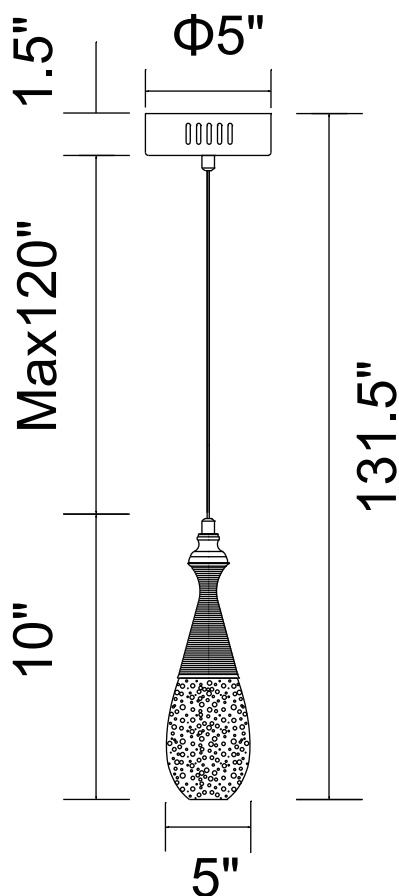

# CWI LIGHTING

BRIGHTER LIVING. SIMPLIFIED.

PROJECT: \_\_\_\_\_

FIXTURE TYPE: \_\_\_\_\_

LOCATION: \_\_\_\_\_

CONTACT/PHONE: \_\_\_\_\_

Item	5110P5C-R
Collection	DIOR
Finish	Chrome
Glass	-----
Crystal	Clear
Input	120V AC,60HZ,AC

Shade	-----
Length/Dia.	5"
Width/Ext.	-----
Height	10"
Maximum	131.5"
Lumens	240

Light Source	LED
Bulb Info.	1x4W AC COB
Included	-----
Dimmable	Yes
Color	4000K
Weight	