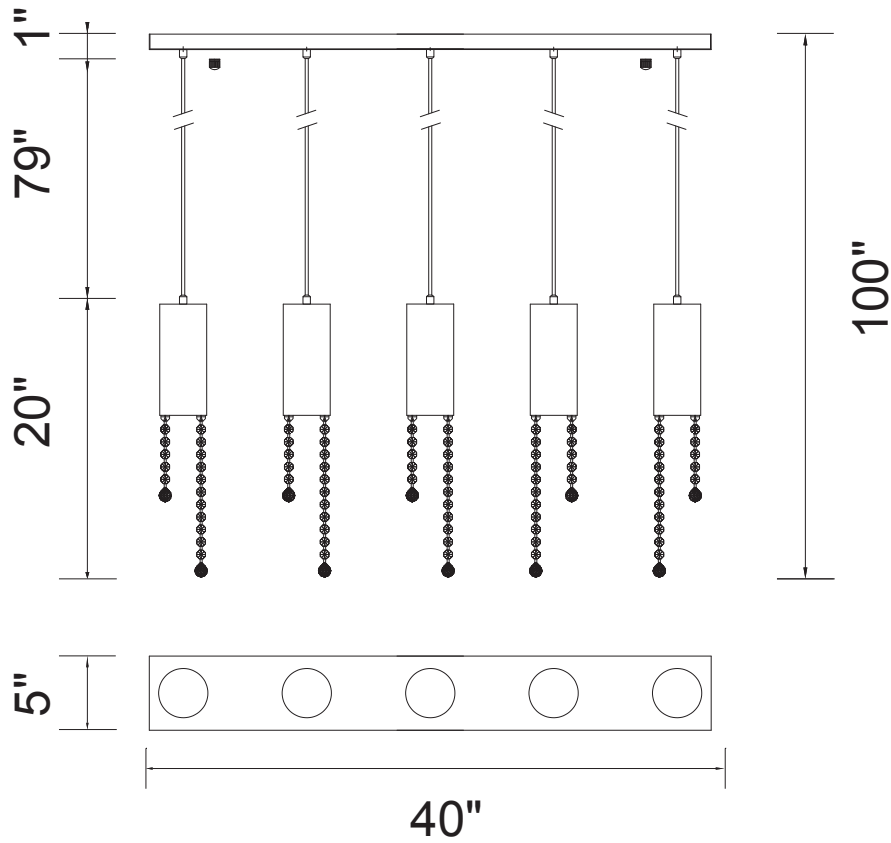

CWI LIGHTING

BRIGHTER LIVING. SIMPLIFIED.

PROJECT: _____

FIXTURE TYPE: _____

LOCATION: _____

CONTACT/PHONE: _____

Item	5081P40C-RC
Collection	EXTENDED
Finish	Chrome
Glass	-----
Crystal	Clear
Input	120V AC,60HZ,AC

Shade	-----
Length/Dia.	40"
Width/Ext.	5"
Height	20"
Maximum	100"
Lumens	-----

Light Source	GU10
Bulb Info.	5×35W
Included	-----
Dimmable	No
Color	-----
Weight	