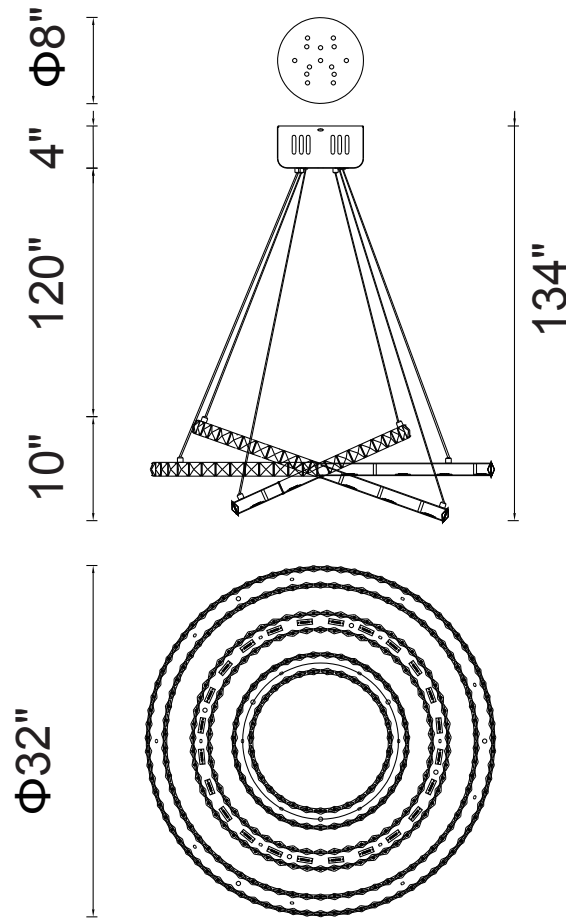

CWI LIGHTING

BRIGHTER LIVING. SIMPLIFIED.

PROJECT: _____

FIXTURE TYPE: _____

LOCATION: _____

CONTACT/PHONE: _____

Item	5080P32ST-3R
Collection	RING
Finish	Stainless Steel
Glass	-----
Crystal	Clear
Input	120V AC,60HZ,AC

Shade	-----
Length/Dia.	32"
Width/Ext.	-----
Height	10"
Maximum	134"
Lumens	4270

Light Source	LED
Bulb Info.	74W
Included	-----
Dimmable	No
Color	4000K
Weight	