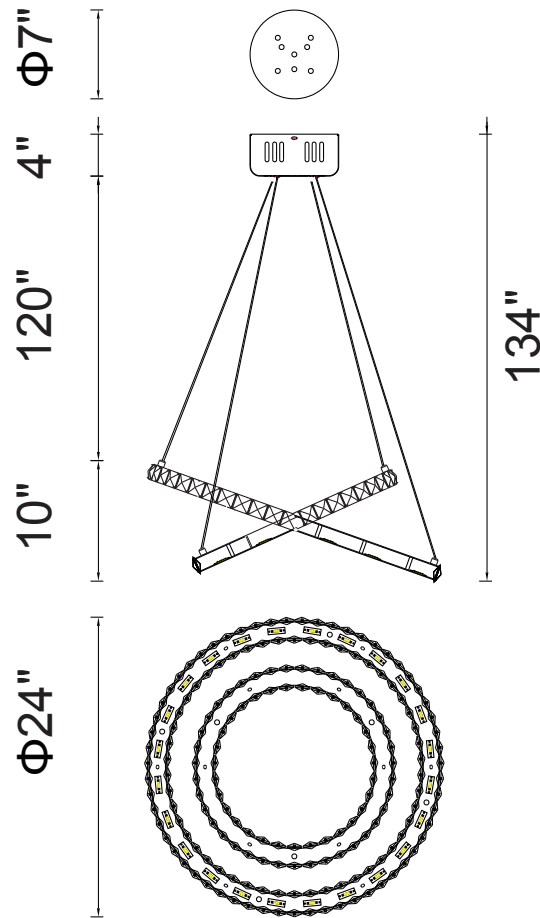

CWI LIGHTING

BRIGHTER LIVING. SIMPLIFIED.

PROJECT: _____

FIXTURE TYPE: _____

LOCATION: _____

CONTACT/PHONE: _____

Item	5080P24ST-2R
Collection	RING
Finish	Stainless Steel
Glass	-----
Crystal	Clear
Input	120V AC,60HZ,AC

Shade	-----
Length/Dia.	24"
Width/Ext.	-----
Height	10"
Maximum	134"
Lumens	2300

Light Source	LED
Bulb Info.	39W
Included	-----
Dimmable	No
Color	4000K
Weight	