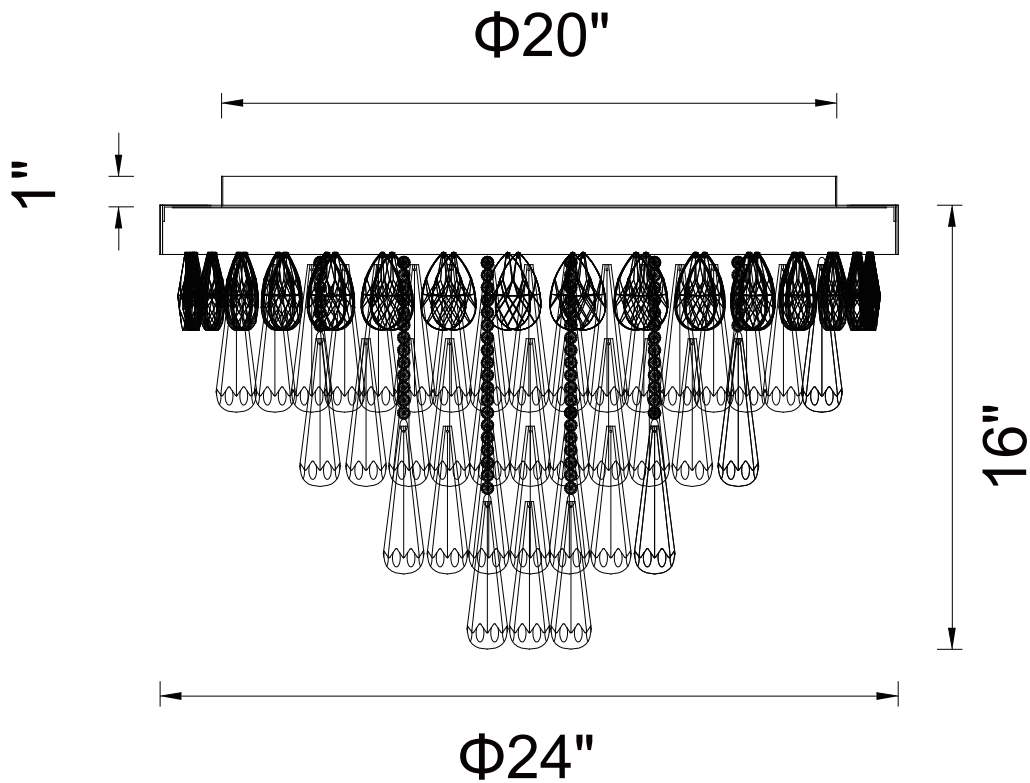

CWI LIGHTING

BRIGHTER LIVING. SIMPLIFIED.

PROJECT: _____

FIXTURE TYPE: _____

LOCATION: _____

CONTACT/PHONE: _____

Item	5078C24C
Collection	VAST
Finish	Chrome
Glass	-----
Crystal	Clear
Input	120V AC,60HZ,AC

Shade	-----
Length/Dia.	24
Width/Ext.	-----
Height	16"
Maximum	17"
Lumens	-----

Light Source	E12
Bulb Info.	10×60W
Included	-----
Dimmable	No
Color	-----
Weight	