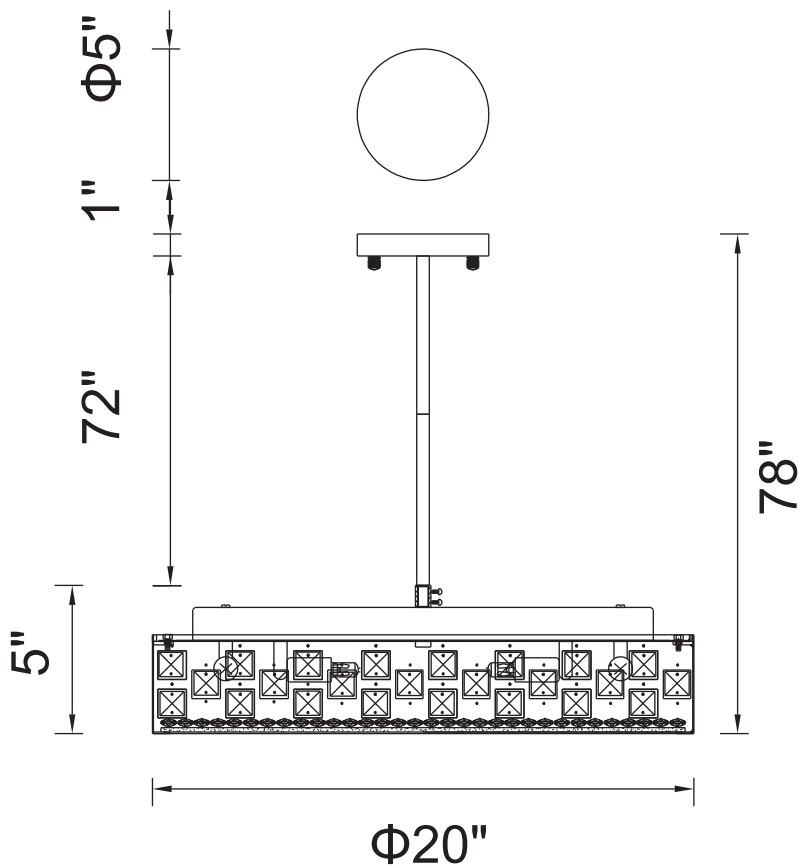

# CWI LIGHTING

BRIGHTER LIVING. SIMPLIFIED.

PROJECT: \_\_\_\_\_  
 FIXTURE TYPE: \_\_\_\_\_  
 LOCATION: \_\_\_\_\_  
 CONTACT/PHONE: \_\_\_\_\_

Item	5073P20C
Collection	CINDERELLA
Finish	Chrome
Glass	-----
Crystal	Clear
Input	120V AC,60HZ,AC

Shade	-----
Length/Dia.	20"
Width/Ext.	-----
Height	5"
Maximum	78"
Lumens	-----

Light Source	G9
Bulb Info.	6×40W
Included	-----
Dimmable	No
Color	-----
Weight	