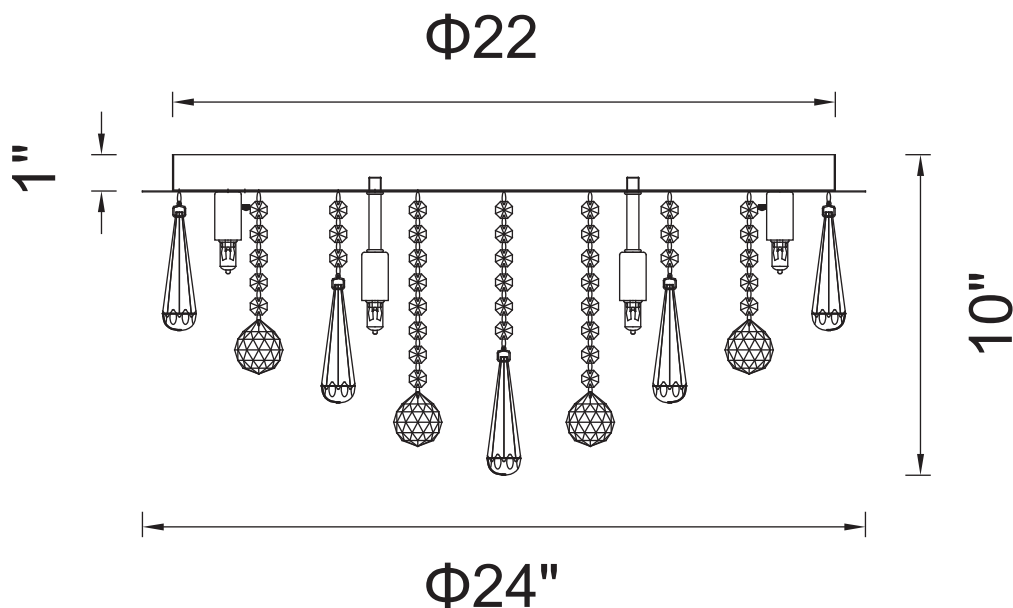

CWI LIGHTING

BRIGHTER LIVING. SIMPLIFIED.

PROJECT: _____

FIXTURE TYPE: _____

LOCATION: _____

CONTACT/PHONE: _____

Item	5035C24C-R
Collection	BIANCA
Finish	Chrome
Glass	-----
Crystal	Clear
Input	120V AC,60HZ,AC

Shade	-----
Length/Dia.	24"
Width/Ext.	-----
Height	10"
Maximum	-----
Lumens	-----

Light Source	G9
Bulb Info.	12×40W
Included	-----
Dimmable	No
Color	-----
Weight	-----