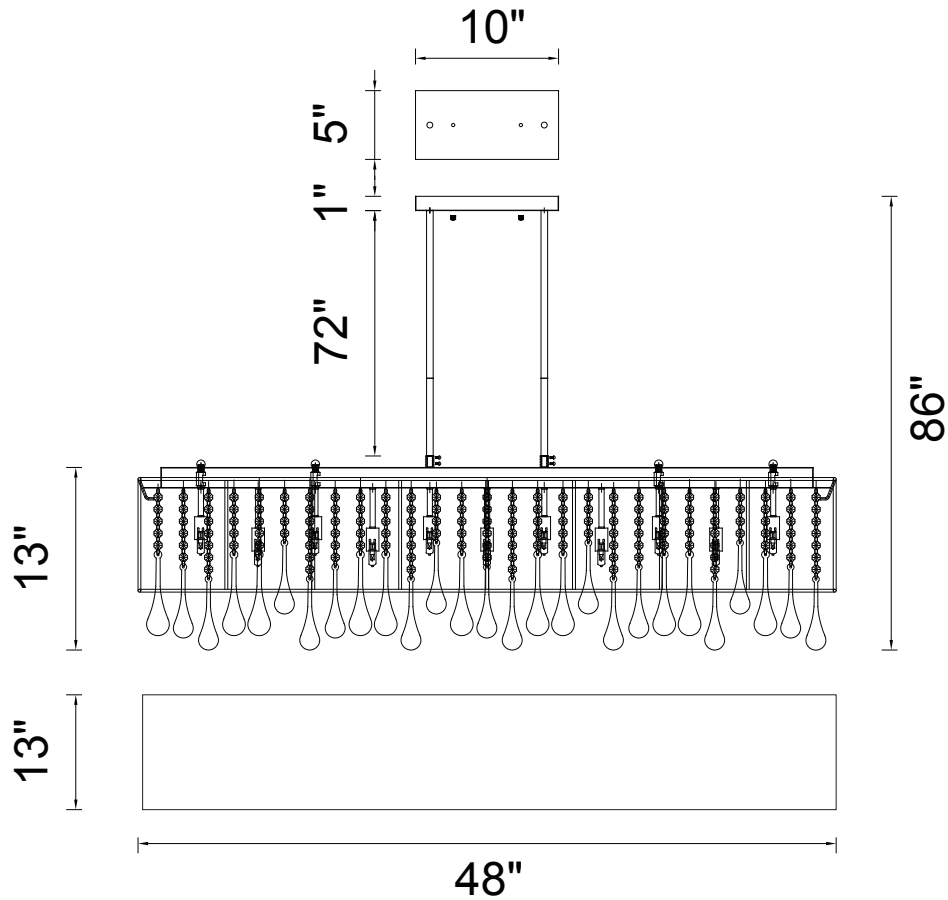

CWI LIGHTING

BRIGHTER LIVING. SIMPLIFIED.

PROJECT: _____
 FIXTURE TYPE: _____
 LOCATION: _____
 CONTACT/PHONE: _____

Item	5005P48C
Collection	WATER DROP
Finish	Chrome
Glass	-----
Crystal	Clear
Input	120V AC,60HZ,AC

Shade	White
Length/Dia.	48"
Width/Ext.	13"
Height	13"
Maximum	86"
Lumens	-----

Light Source	G9
Bulb Info.	17×40W
Included	-----
Dimmable	No
Color	-----
Weight	