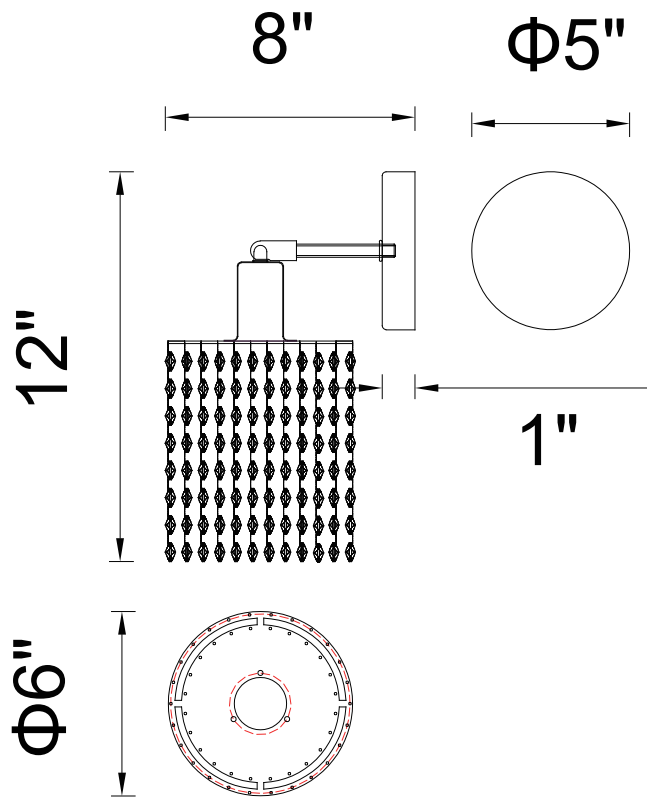

CWI LIGHTING

BRIGHTER LIVING. SIMPLIFIED.

PROJECT: _____

FIXTURE TYPE: _____

LOCATION: _____

CONTACT/PHONE: _____

Item	4281W-R-R
Collection	GLITZ
Finish	Chrome
Glass	-----
Crystal	Clear
Input	120V AC,60HZ,AC

Shade	-----
Length/Dia.	6"
Width/Ext.	8"
Height	12"
Maximum	-----
Lumens	-----

Light Source	G9
Bulb Info.	1×40W
Included	-----
Dimmable	No
Color	-----
Weight	