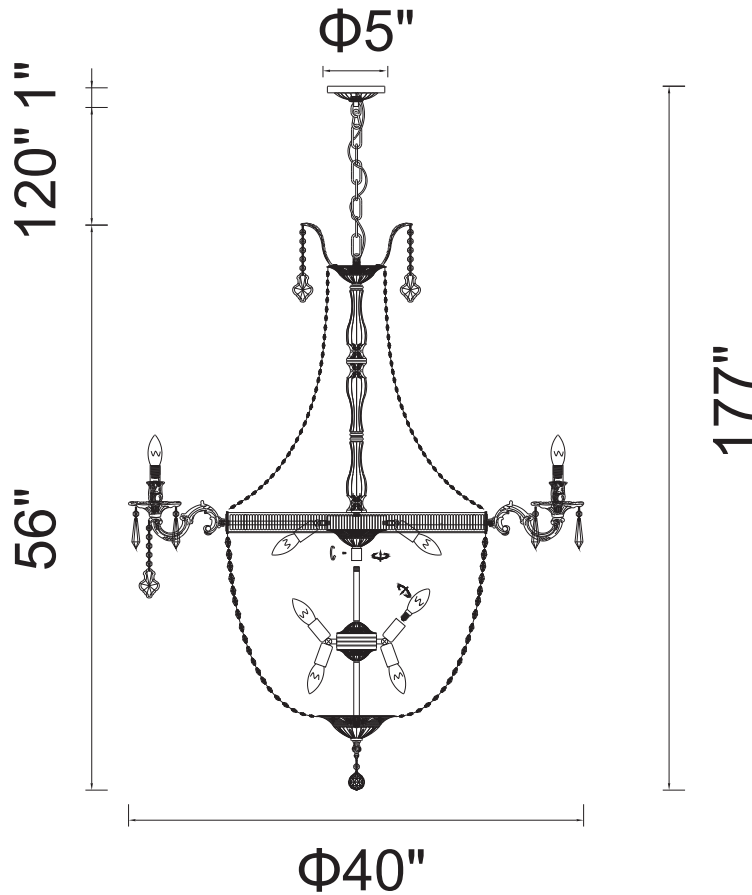

CWI LIGHTING

BRIGHTER LIVING. SIMPLIFIED.

PROJECT: _____

FIXTURE TYPE: _____

LOCATION: _____

CONTACT/PHONE: _____

Item	2048P40AB-24
Collection	BRASS
Finish	Antique Brass
Glass	-----
Crystal	Clear
Input	120V AC,60HZ,AC

Shade	-----
Length/Dia.	40"
Width/Ext.	-----
Height	56"
Maximum	177"
Lumens	-----

Light Source	E12
Bulb Info.	24×60W
Included	-----
Dimmable	No
Color	-----
Weight	