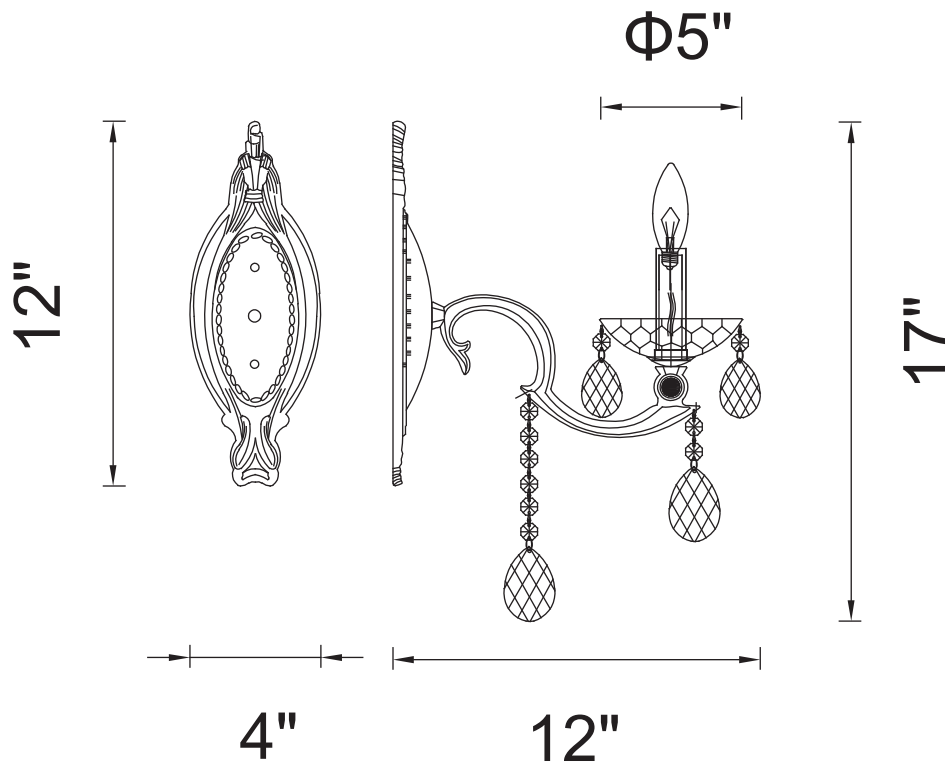

CWI LIGHTING

BRIGHTER LIVING. SIMPLIFIED.

PROJECT: _____

FIXTURE TYPE: _____

LOCATION: _____

CONTACT/PHONE: _____

Item	2025W5C-1
Collection	GLORIOUS
Finish	Chrome
Glass	-----
Crystal	Clear
Input	120V AC,60HZ,AC

Shade	-----
Length/Dia.	5"
Width/Ext.	12"
Height	17"
Maximum	-----
Lumens	-----

Light Source	E12
Bulb Info.	18×60W
Included	-----
Dimmable	No
Color	-----
Weight	