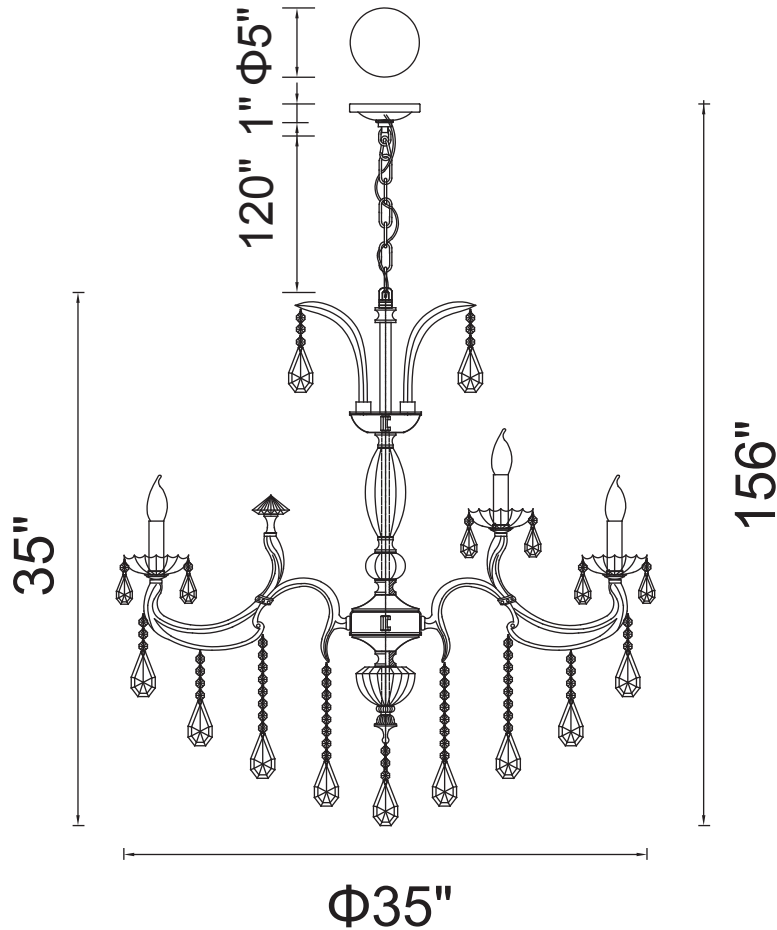

CWI LIGHTING

BRIGHTER LIVING. SIMPLIFIED.

PROJECT: _____

FIXTURE TYPE: _____

LOCATION: _____

CONTACT/PHONE: _____

Item	2024P35C-15
Collection	GLORIOUS
Finish	Chrome
Glass	-----
Crystal	Clear
Input	120V AC,60HZ,AC

Shade	-----
Length/Dia.	35"
Width/Ext.	-----
Height	35"
Maximum	156"
Lumens	-----

Light Source	E12
Bulb Info.	15x60W
Included	-----
Dimmable	No
Color	-----
Weight	