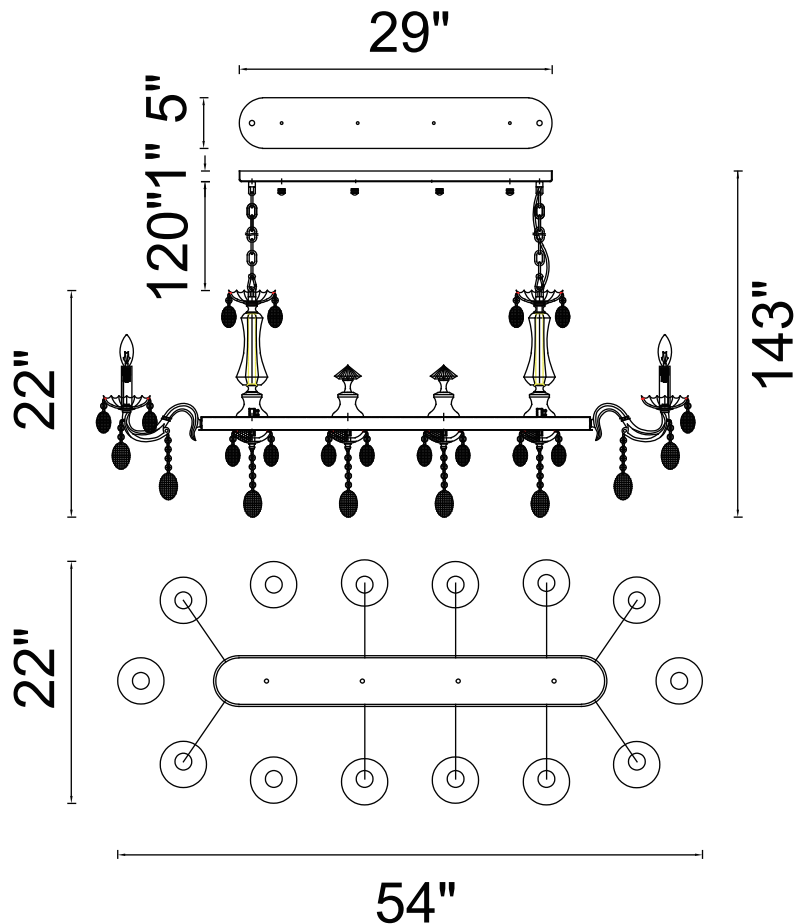

CWI LIGHTING

BRIGHTER LIVING. SIMPLIFIED.

PROJECT: _____

FIXTURE TYPE: _____

LOCATION: _____

CONTACT/PHONE: _____

Item	2016P54C-14
Collection	FLAWLESS
Finish	Chrome
Glass	-----
Crystal	Clear
Input	120V AC,60HZ,AC

Shade	-----
Length/Dia.	54"
Width/Ext.	22"
Height	22"
Maximum	143"
Lumens	-----

Light Source	E12
Bulb Info.	14x60W
Included	-----
Dimmable	No
Color	-----
Weight	