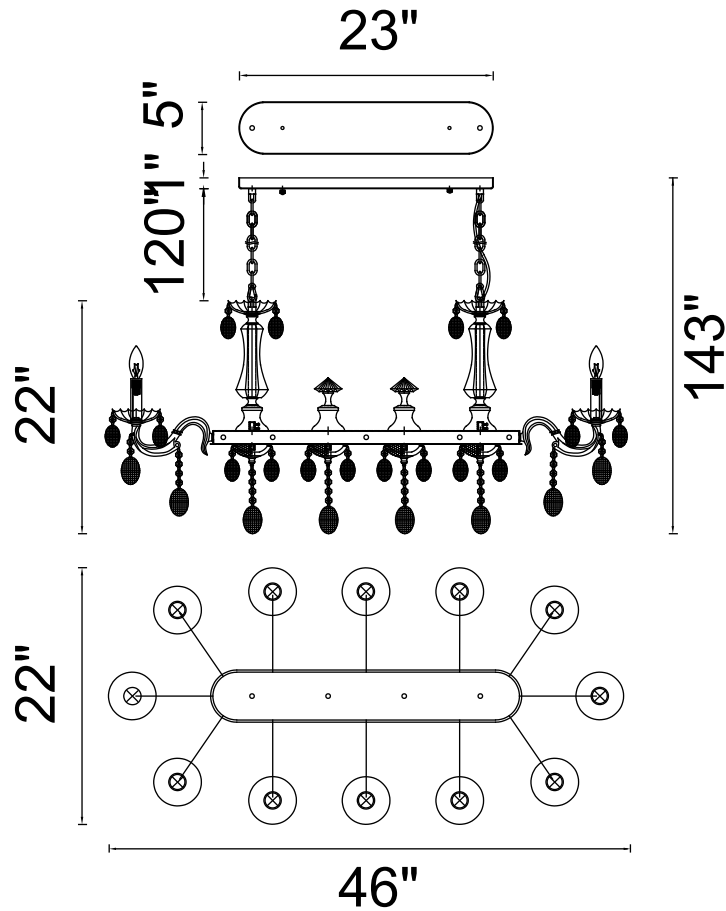

CWI LIGHTING

BRIGHTER LIVING. SIMPLIFIED.

PROJECT: _____

FIXTURE TYPE: _____

LOCATION: _____

CONTACT/PHONE: _____

Item	2016P46C-12
Collection	FLAWLESS
Finish	Chrome
Glass	-----
Crystal	Clear
Input	120V AC,60HZ,AC

Shade	-----
Length/Dia.	46"
Width/Ext.	22"
Height	22"
Maximum	143"
Lumens	-----

Light Source	E12
Bulb Info.	12x60W
Included	-----
Dimmable	No
Color	-----
Weight	