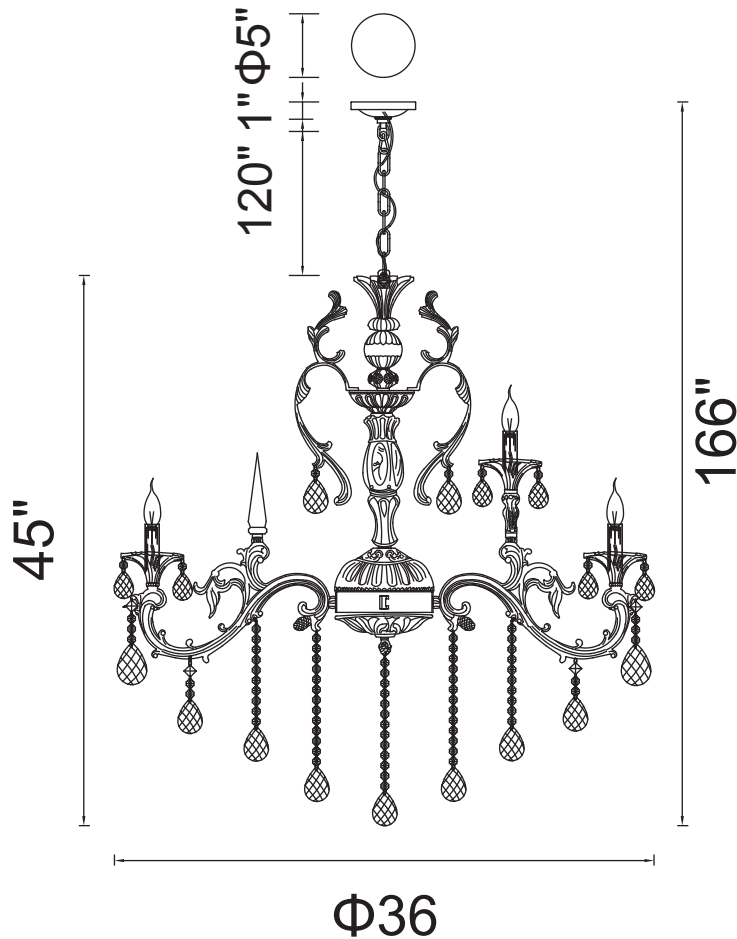

CWI LIGHTING

BRIGHTER LIVING. SIMPLIFIED.

PROJECT: _____

FIXTURE TYPE: _____

LOCATION: _____

CONTACT/PHONE: _____

Item	2013P36AB-12
Collection	BRASS
Finish	Chrome
Glass	-----
Crystal	Clear
Input	120V AC,60HZ,AC

Shade	-----
Length/Dia.	36"
Width/Ext.	-----
Height	45"
Maximum	166"
Lumens	-----

Light Source	E12
Bulb Info.	12×60W
Included	-----
Dimmable	No
Color	-----
Weight	