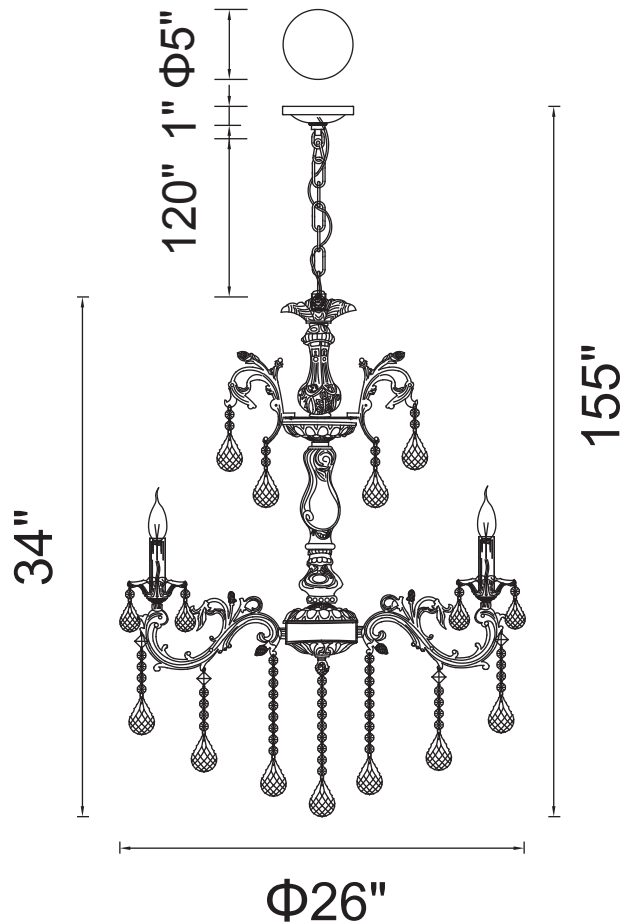

CWI LIGHTING

BRIGHTER LIVING. SIMPLIFIED.

PROJECT: _____

FIXTURE TYPE: _____

LOCATION: _____

CONTACT/PHONE: _____

Item	2013P26AB-6
Collection	BRASS
Finish	Chrome
Glass	-----
Crystal	Clear
Input	120V AC,60HZ,AC

Shade	-----
Length/Dia.	26"
Width/Ext.	-----
Height	34"
Maximum	155"
Lumens	-----

Light Source	E12
Bulb Info.	6×60W
Included	-----
Dimmable	No
Color	-----
Weight	