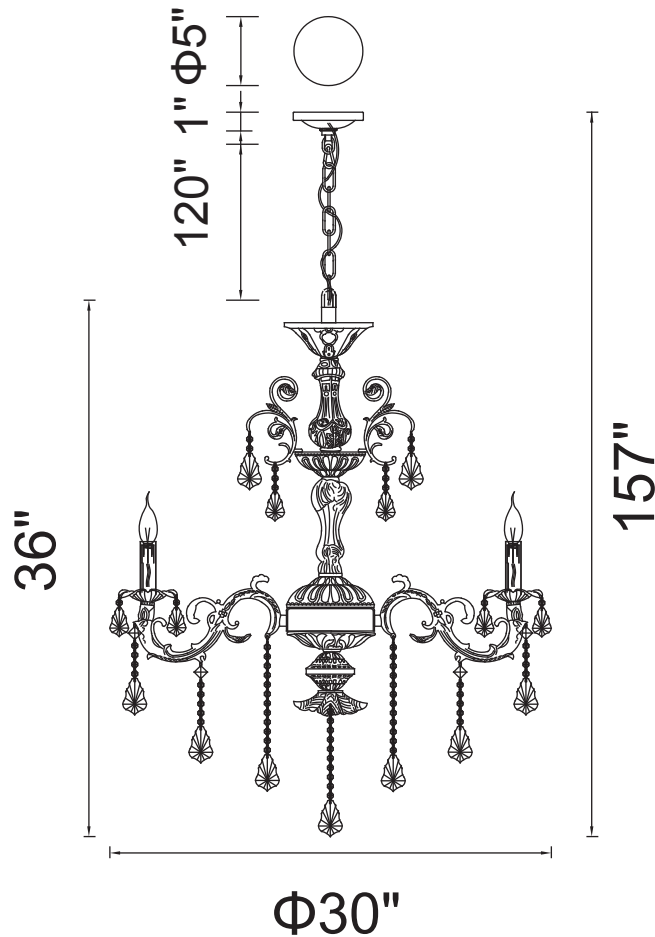

CWI LIGHTING

BRIGHTER LIVING. SIMPLIFIED.

PROJECT: _____

FIXTURE TYPE: _____

LOCATION: _____

CONTACT/PHONE: _____

Item	2011P30AB-8
Collection	BRASS
Finish	Antique Brass
Glass	-----
Crystal	Clear
Input	120V AC,60HZ,AC

Shade	-----
Length/Dia.	30"
Width/Ext.	-----
Height	36"
Maximum	157"
Lumens	-----

Light Source	E12
Bulb Info.	8×60W
Included	-----
Dimmable	No
Color	-----
Weight	