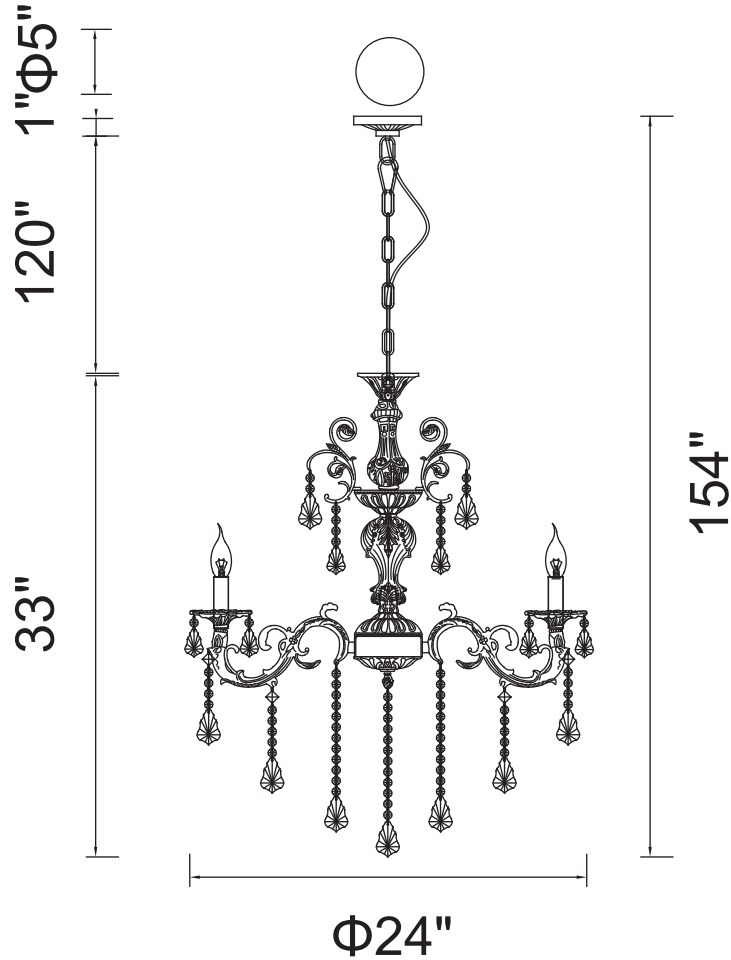

CWI LIGHTING

BRIGHTER LIVING. SIMPLIFIED.

PROJECT: _____

FIXTURE TYPE: _____

LOCATION: _____

CONTACT/PHONE: _____

Item	2011P24AB-6
Collection	BRASS
Finish	Antique Brass
Glass	-----
Crystal	Clear
Input	120V AC,60HZ,AC

Shade	-----
Length/Dia.	24"
Width/Ext.	-----
Height	33"
Maximum	154"
Lumens	-----

Light Source	E12
Bulb Info.	6×60W
Included	-----
Dimmable	No
Color	-----
Weight	