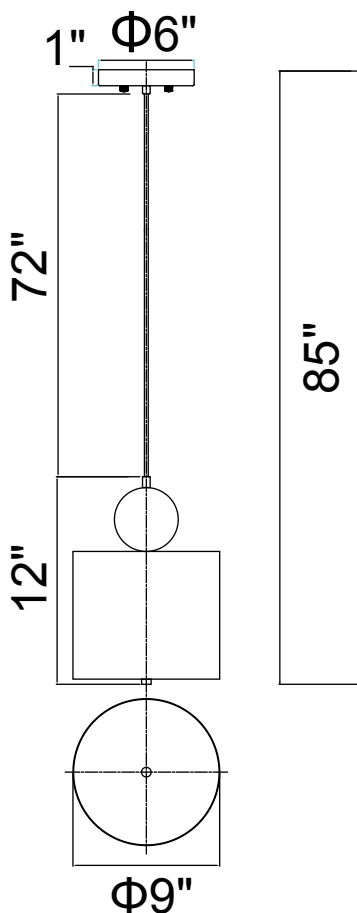

CWI LIGHTING

BRIGHTER LIVING. SIMPLIFIED.

PROJECT: _____

FIXTURE TYPE: _____

LOCATION: _____

CONTACT/PHONE: _____

Item	1156P9-625
Collection	SALEEN
Finish	Brass+Black
Glass	-----
Crystal	-----
Input	120V AC,60HZ,AC

Shade	-----
Length/Dia.	9"
Width/Ext.	-----
Height	12"
Maximum	85"
Lumens	-----

Light Source	LED
Bulb Info.	9W
Included	-----
Dimmable	No
Color	4000K
Weight	