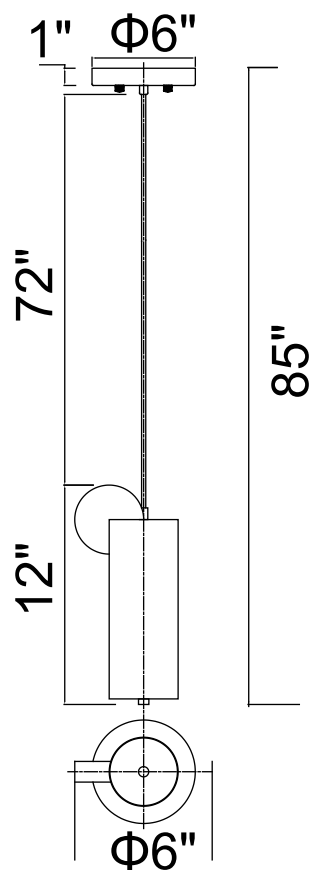

CWI LIGHTING

BRIGHTER LIVING. SIMPLIFIED.

PROJECT: _____

FIXTURE TYPE: _____

LOCATION: _____

CONTACT/PHONE: _____

Item	1156P6-625
Collection	SALEEN
Finish	Brass+Black
Glass	-----
Crystal	-----
Input	120V AC,60HZ,AC

Shade	-----
Length/Dia.	6"
Width/Ext.	-----
Height	12"
Maximum	85"
Lumens	-----

Light Source	LED
Bulb Info.	4W
Included	-----
Dimmable	No
Color	4000K
Weight	