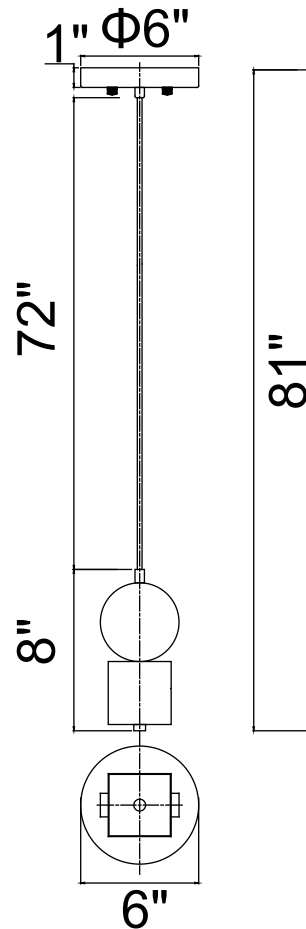

CWI LIGHTING

BRIGHTER LIVING. SIMPLIFIED.

PROJECT: _____

FIXTURE TYPE: _____

LOCATION: _____

CONTACT/PHONE: _____

Item	1156P4-625
Collection	SALEEN
Finish	Brass+Black
Glass	-----
Crystal	-----
Input	120V AC,60HZ,AC

Shade	-----
Length/Dia.	6"
Width/Ext.	-----
Height	8"
Maximum	81"
Lumens	-----

Light Source	LED
Bulb Info.	4W
Included	-----
Dimmable	No
Color	4000K
Weight	