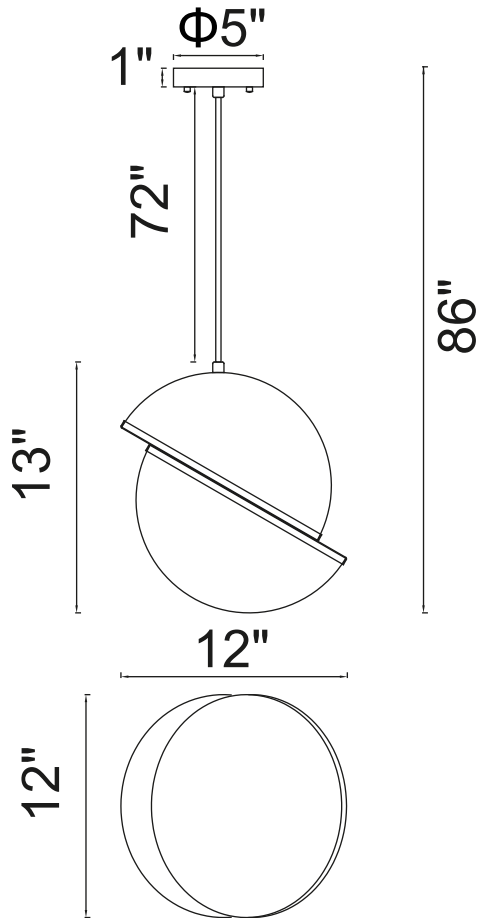

CWI LIGHTING

BRIGHTER LIVING. SIMPLIFIED.

PROJECT: _____

FIXTURE TYPE: _____

LOCATION: _____

CONTACT/PHONE: _____

Item	1148P12-1-613
Collection	GEMINI
Finish	Polished Nickel
Acrylic	White
Crystal	-----
Input	120V AC,60HZ,AC

Shade	-----
Length/Dia.	12"
Width/Ext.	12"
Height	13"
Maximum	86"
Lumens	-----

Light Source	E26
Bulb Info.	1×60W
Included	-----
Dimmable	No
Color	-----
Weight	-----