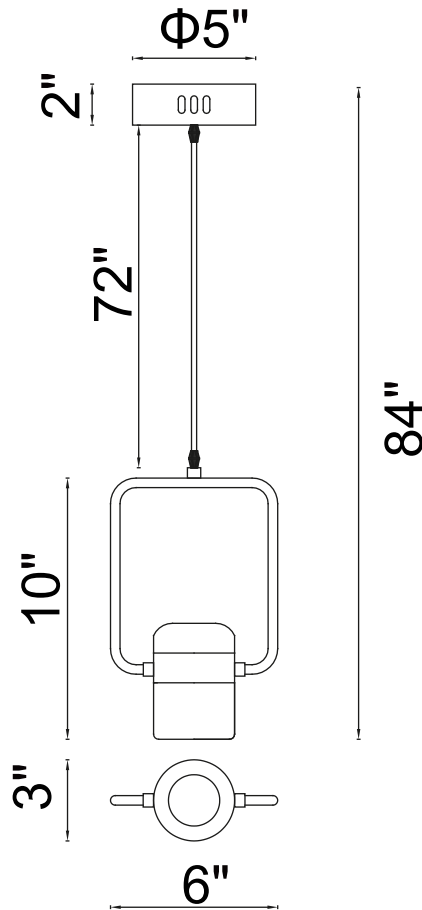

CWI LIGHTING

BRIGHTER LIVING. SIMPLIFIED.

PROJECT: _____

FIXTURE TYPE: _____

LOCATION: _____

CONTACT/PHONE: _____

Item	1147P6-1-101
Collection	MOXIE
Finish	Black
Acrylic	Frosted
Crystal	-----
Input	120V AC,60HZ,AC

Shade	-----
Length/Dia.	6"
Width/Ext.	3"
Height	10"
Maximum	84"
Lumens	-----

Light Source	LED
Bulb Info.	6W
Included	-----
Dimmable	No
Color	3000K
Weight	