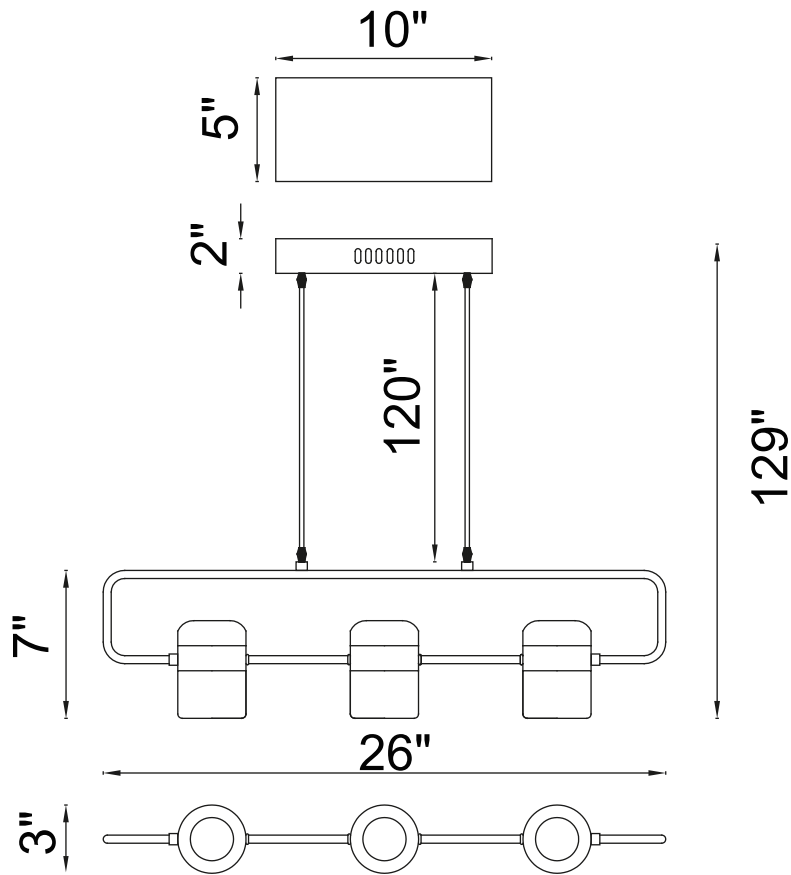

CWI LIGHTING

BRIGHTER LIVING. SIMPLIFIED.

PROJECT: _____
 FIXTURE TYPE: _____
 LOCATION: _____
 CONTACT/PHONE: _____

Item	1147P26-3-101
Collection	MOXIE
Finish	Black
Acrylic	Frosted
Crystal	-----
Input	120V AC,60HZ,AC

Shade	-----
Length/Dia.	26"
Width/Ext.	3"
Height	7"
Maximum	129"
Lumens	-----

Light Source	LED
Bulb Info.	18W
Included	-----
Dimmable	No
Color	3000K
Weight	