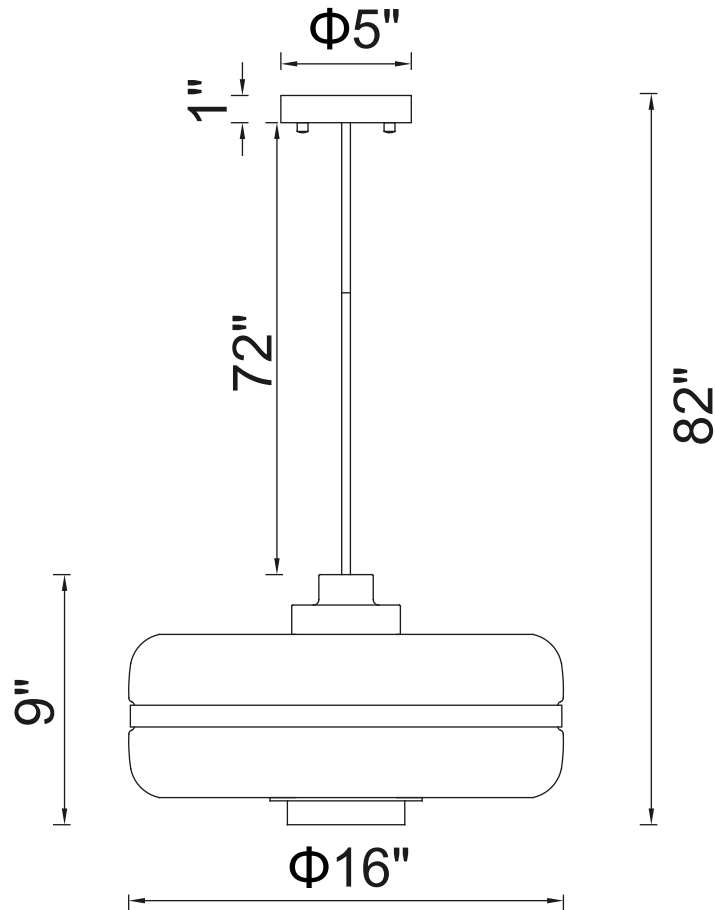

CWI LIGHTING

BRIGHTER LIVING. SIMPLIFIED.

PROJECT: _____

FIXTURE TYPE: _____

LOCATION: _____

CONTACT/PHONE: _____

Item	1143P16-1-270
Collection	ELEMENTARY
Finish	Pearl Gold
Glass	White
Crystal	-----
Input	120V AC,60HZ,AC

Shade	-----
Length/Dia.	16"
Width/Ext.	-----
Height	9"
Maximum	82"
Lumens	-----

Light Source	E26
Bulb Info.	1×60W
Included	-----
Dimmable	No
Color	-----
Weight	-----