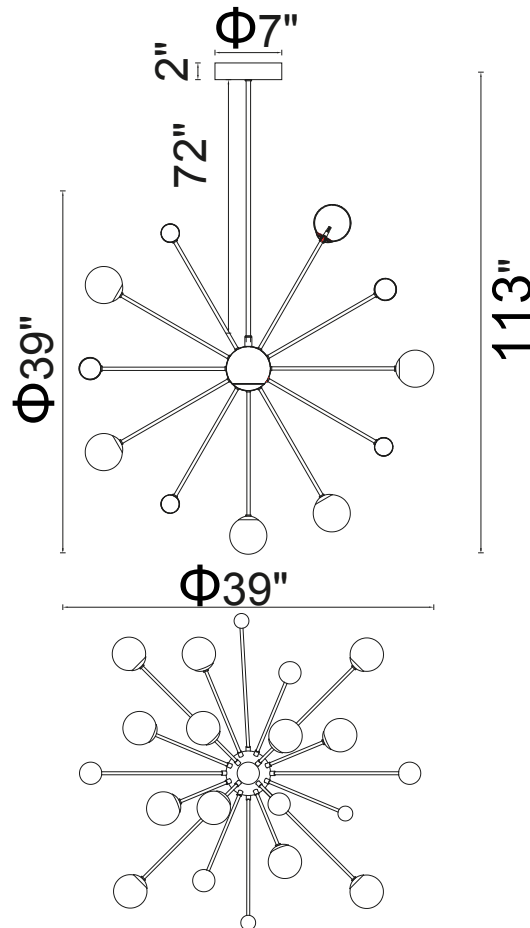

# CWI LIGHTING

BRIGHTER LIVING. SIMPLIFIED.

PROJECT: \_\_\_\_\_

FIXTURE TYPE: \_\_\_\_\_

LOCATION: \_\_\_\_\_

CONTACT/PHONE: \_\_\_\_\_

Item	1125P39-17-268
Collection	ELEMENT
Finish	Sungold
Glass	Frosted
Crystal	-----
Input	120V AC,60HZ,AC

Shade	-----
Length/Dia.	39"
Width/Ext.	7"
Height	39"
Maximum	113"
Lumens	-----

Light Source	G4
Bulb Info.	17×2W
Included	-----
Dimmable	No
Color	-----
Weight	