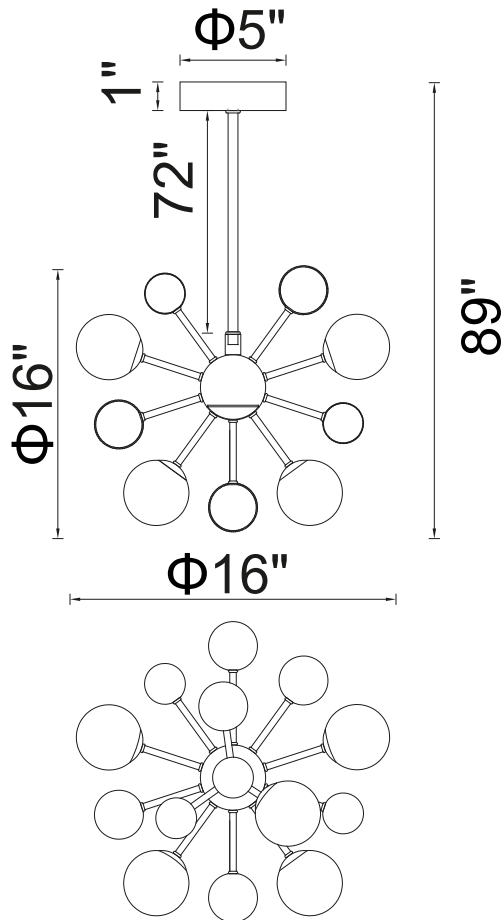

CWI LIGHTING

BRIGHTER LIVING. SIMPLIFIED.

PROJECT: _____

FIXTURE TYPE: _____

LOCATION: _____

CONTACT/PHONE: _____

Item	1125P16-8-268
Collection	ELEMENT
Finish	Sungold
Glass	Frosted
Crystal	-----
Input	120V AC,60HZ,AC

Shade	-----
Length/Dia.	16"
Width/Ext.	-----
Height	16"
Maximum	97"
Lumens	-----

Light Source	G4
Bulb Info.	8×2W
Included	-----
Dimmable	No
Color	-----
Weight	