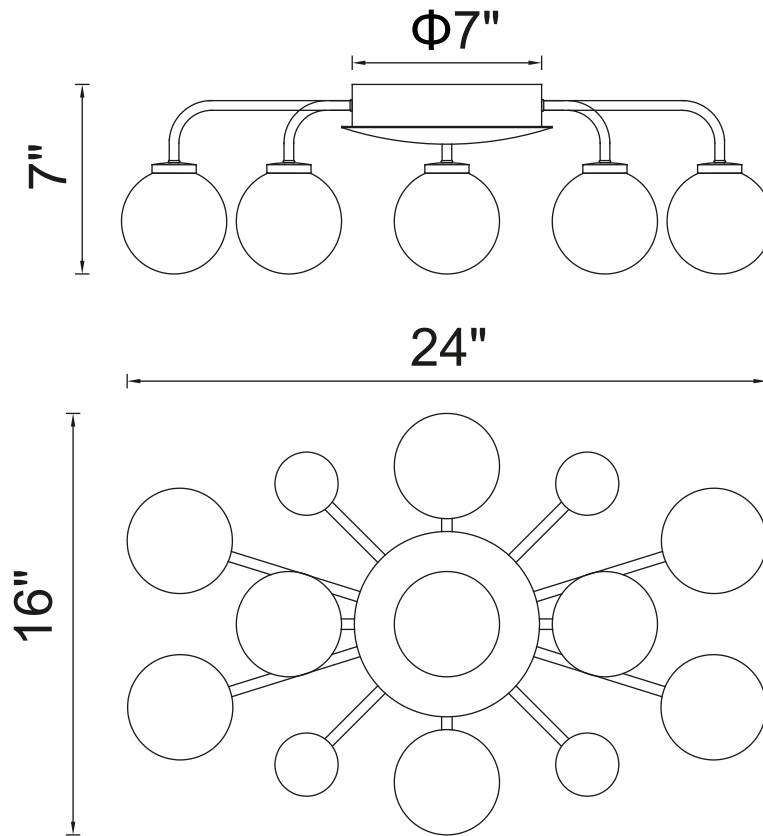

CWI LIGHTING

BRIGHTER LIVING. SIMPLIFIED.

PROJECT: _____

FIXTURE TYPE: _____

LOCATION: _____

CONTACT/PHONE: _____

Item	1125C24-9-268
Collection	ELEMENT
Finish	Sungold
Glass	Frosted
Crystal	-----
Input	120V AC,60HZ,AC

Shade	-----
Length/Dia.	24"
Width/Ext.	16"
Height	7"
Maximum	-----
Lumens	-----

Light Source	G4
Bulb Info.	9×MAX2W
Included	-----
Dimmable	No
Color	-----
Weight	