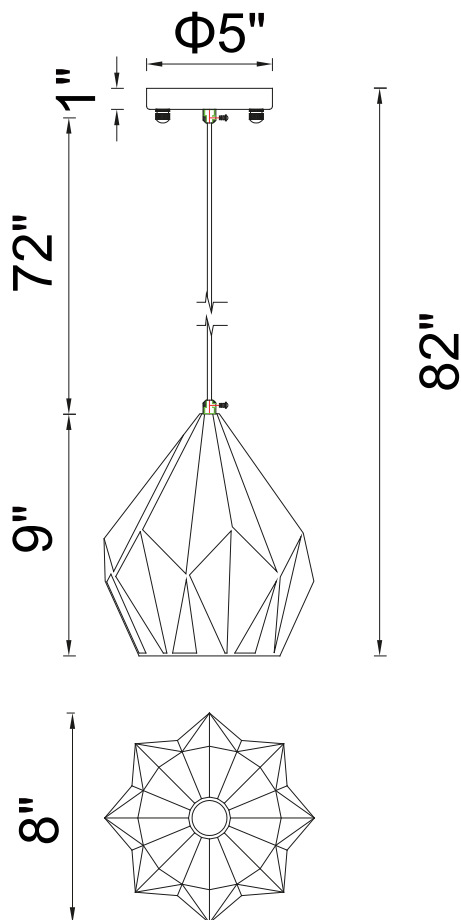

CWI LIGHTING

BRIGHTER LIVING. SIMPLIFIED.

PROJECT: _____

FIXTURE TYPE: _____

LOCATION: _____

CONTACT/PHONE: _____

Item	1114P8-1-271
Collection	OXIDE
Finish	Black+Copper
Glass	-----
Crystal	-----
Input	120V AC,60HZ,AC

Shade	-----
Length/Dia.	8"
Width/Ext.	-----
Height	9"
Maximum	82"
Lumens	-----

Light Source	E26
Bulb Info.	1×60W
Included	-----
Dimmable	No
Color	-----
Weight	-----