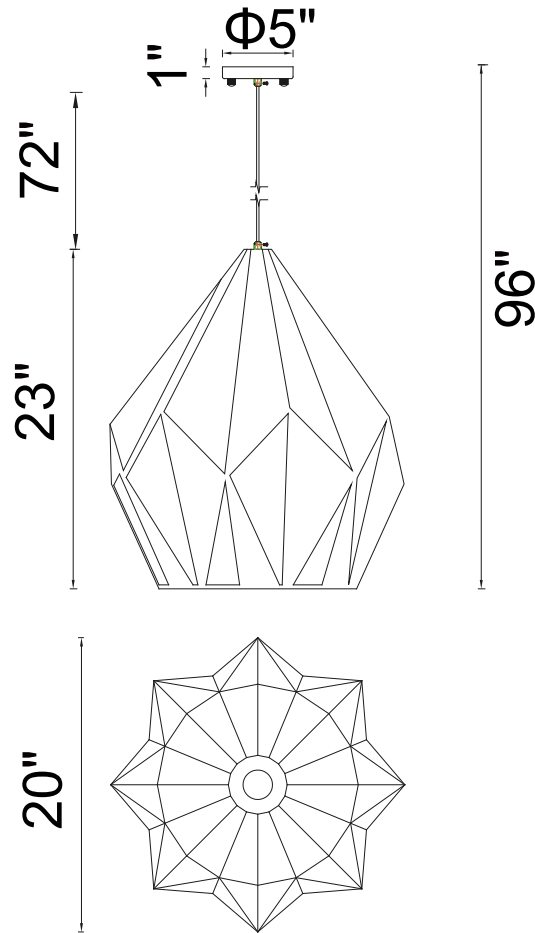

CWI LIGHTING

BRIGHTER LIVING. SIMPLIFIED.

PROJECT: _____

FIXTURE TYPE: _____

LOCATION: _____

CONTACT/PHONE: _____

Item	1114P20-1-271
Collection	OXIDE
Finish	Black+Copper
Glass	-----
Crystal	-----
Input	120V AC,60HZ,AC

Shade	-----
Length/Dia.	16"
Width/Ext.	-----
Height	19"
Maximum	92"
Lumens	-----

Light Source	E26
Bulb Info.	1×60W
Included	-----
Dimmable	No
Color	-----
Weight	-----