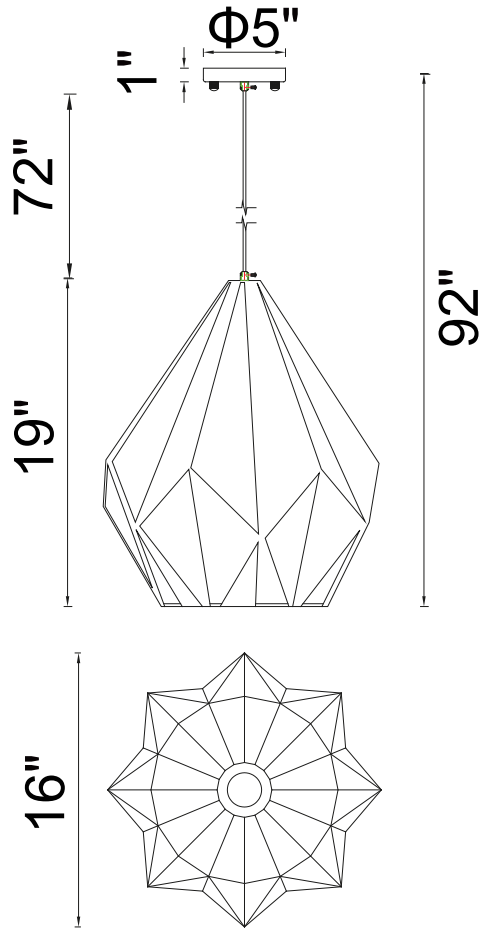

# CWI LIGHTING

BRIGHTER LIVING. SIMPLIFIED.

PROJECT: \_\_\_\_\_

FIXTURE TYPE: \_\_\_\_\_

LOCATION: \_\_\_\_\_

CONTACT/PHONE: \_\_\_\_\_

Item	1114P16-1-271
Collection	OXIDE
Finish	Black+Copper
Glass	-----
Crystal	-----
Input	120V AC,60HZ,AC

Shade	-----
Length/Dia.	16"
Width/Ext.	-----
Height	19"
Maximum	92"
Lumens	-----

Light Source	E26
Bulb Info.	1×60W
Included	-----
Dimmable	No
Color	-----
Weight	-----