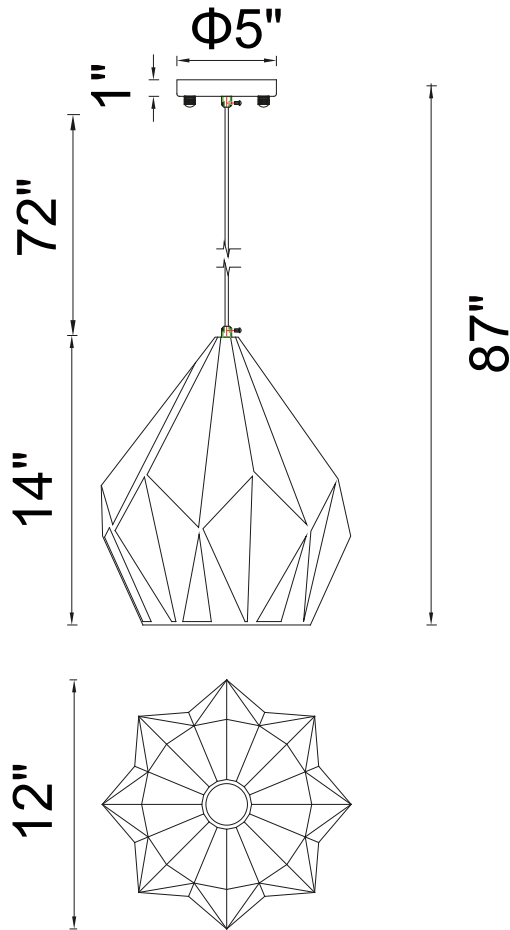

# CWI LIGHTING

BRIGHTER LIVING. SIMPLIFIED.

PROJECT: \_\_\_\_\_

FIXTURE TYPE: \_\_\_\_\_

LOCATION: \_\_\_\_\_

CONTACT/PHONE: \_\_\_\_\_

Item	1114P12-1-271
Collection	OXIDE
Finish	Black+Copper
Glass	-----
Crystal	-----
Input	120V AC,60HZ,AC

Shade	-----
Length/Dia.	12"
Width/Ext.	-----
Height	14"
Maximum	87"
Lumens	-----

Light Source	E26
Bulb Info.	1×60W
Included	-----
Dimmable	No
Color	-----
Weight	-----