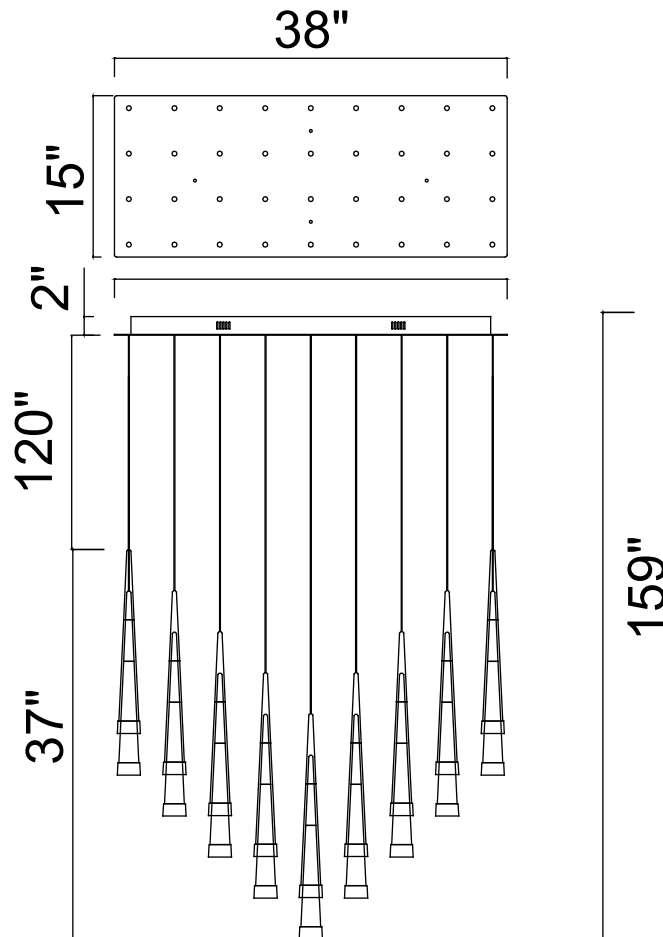

CWI LIGHTING

BRIGHTER LIVING. SIMPLIFIED.

PROJECT: _____

FIXTURE TYPE: _____

LOCATION: _____

CONTACT/PHONE: _____

Item	1103P38-36-619
Collection	ANDES
Finish	Gold Leaf
Acrylic	Frosted
Crystal	-----
Input	120V AC,60HZ,AC

Shade	-----
Length/Dia.	38"
Width/Ext.	15"
Height	37"
Maximum	159"
Lumens	-----

Light Source	LED
Bulb Info.	180W
Included	-----
Dimmable	No
Color	3000K
Weight	