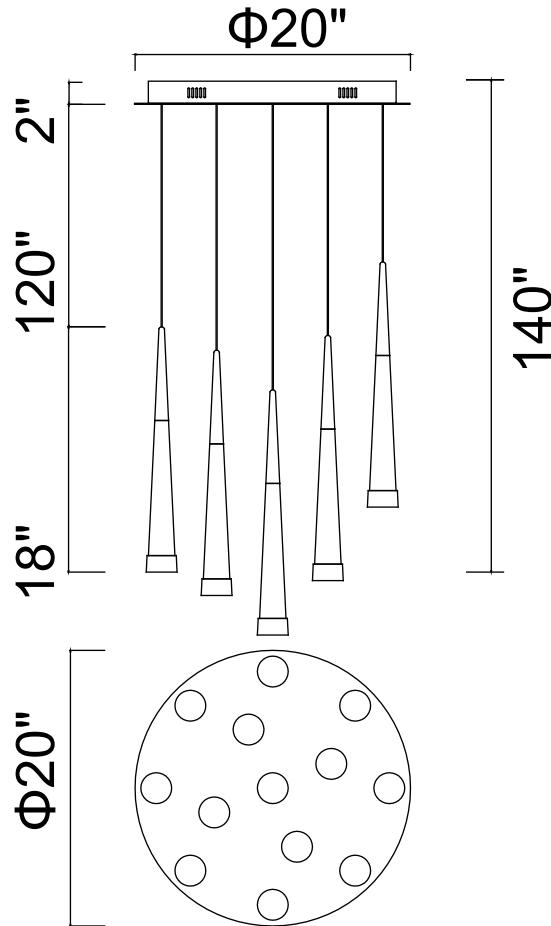

CWI LIGHTING

BRIGHTER LIVING. SIMPLIFIED.

PROJECT: _____

FIXTURE TYPE: _____

LOCATION: _____

CONTACT/PHONE: _____

Item	1103P20-13-619
Collection	ANDES
Finish	Gold Leaf
Acrylic	Frosted
Crystal	-----
Input	120V AC,60HZ,AC

Shade	-----
Length/Dia.	20"
Width/Ext.	-----
Height	18"
Maximum	140"
Lumens	-----

Light Source	LED
Bulb Info.	65W
Included	-----
Dimmable	No
Color	3000K
Weight	