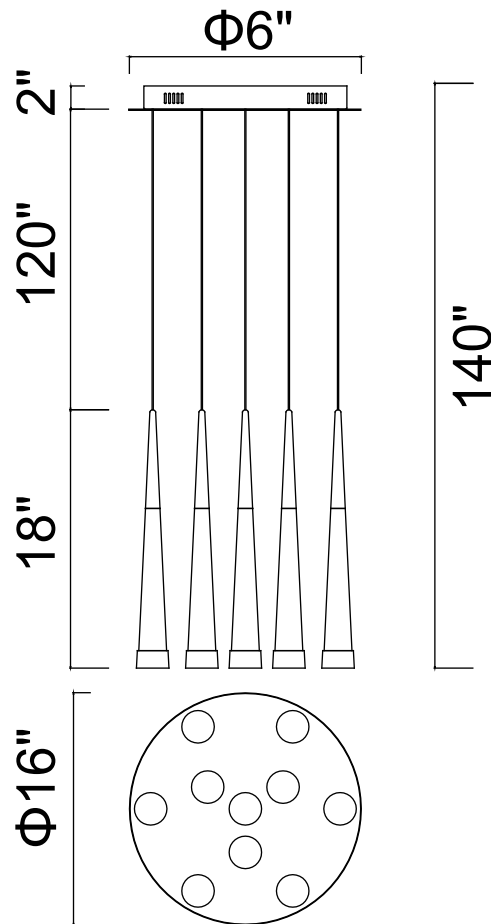

# CWI LIGHTING

BRIGHTER LIVING. SIMPLIFIED.

PROJECT: \_\_\_\_\_

FIXTURE TYPE: \_\_\_\_\_

LOCATION: \_\_\_\_\_

CONTACT/PHONE: \_\_\_\_\_

Item	1103P16-10-619
Collection	ANDES
Finish	Gold Leaf
Acrylic	Frosted
Crystal	-----
Input	120V AC,60HZ,AC

Shade	-----
Length/Dia.	16"
Width/Ext.	-----
Height	18"
Maximum	140"
Lumens	-----

Light Source	LED
Bulb Info.	50W
Included	-----
Dimmable	No
Color	3000K
Weight	