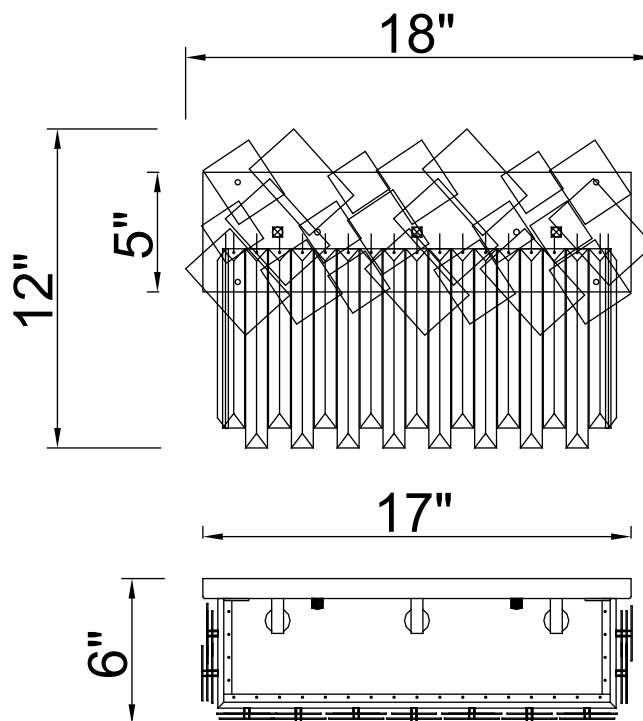

CWI LIGHTING

BRIGHTER LIVING. SIMPLIFIED.

PROJECT: _____
 FIXTURE TYPE: _____
 LOCATION: _____
 CONTACT/PHONE: _____

Item	1100W18-3-169
Collection	PANACHE
Finish	Medallion Gold
Glass	-----
Crystal	Clear
Input	120V AC,60HZ,AC

Shade	-----
Length/Dia.	18"
Width/Ext.	6"
Height	12"
Maximum	-----
Lumens	-----

Light Source	E12
Bulb Info.	3×60W
Included	-----
Dimmable	No
Color	-----
Weight	