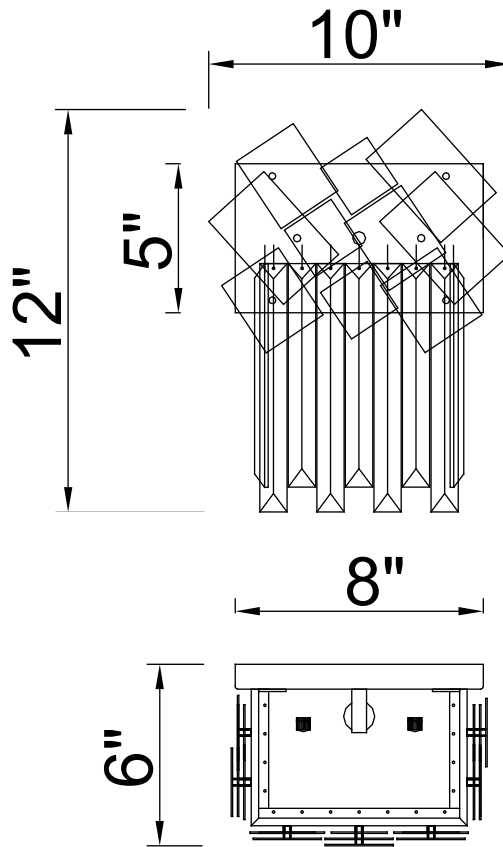

CWI LIGHTING

BRIGHTER LIVING. SIMPLIFIED.

PROJECT: _____

FIXTURE TYPE: _____

LOCATION: _____

CONTACT/PHONE: _____

Item	1100W10-1-169
Collection	PANACHE
Finish	Medallion Gold
Glass	-----
Crystal	Clear
Input	120V AC,60HZ,AC

Shade	-----
Length/Dia.	10"
Width/Ext.	6"
Height	12"
Maximum	-----
Lumens	-----

Light Source	E12
Bulb Info.	1×60W
Included	-----
Dimmable	No
Color	-----
Weight	