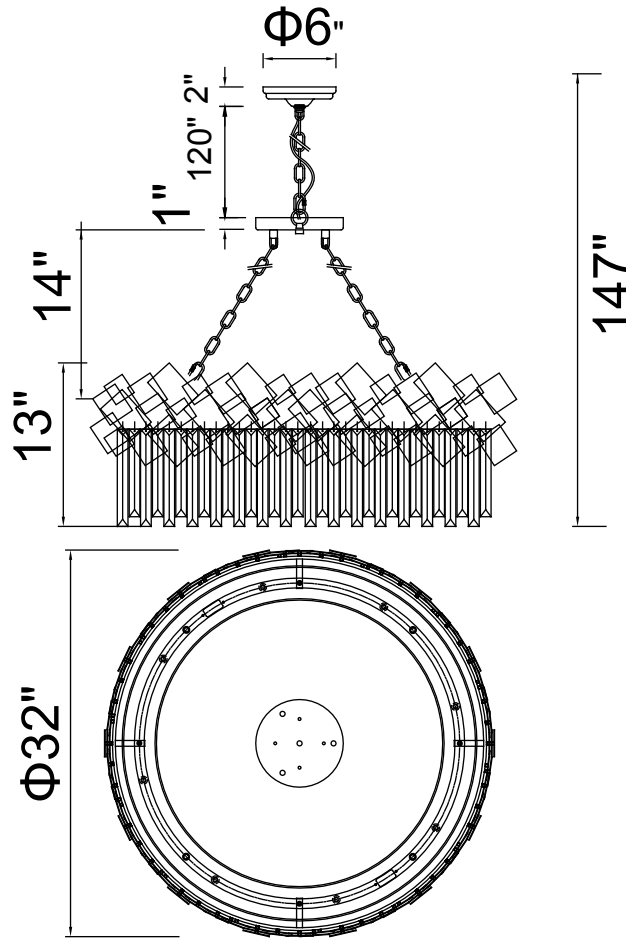

# CWI LIGHTING

BRIGHTER LIVING. SIMPLIFIED.

PROJECT: \_\_\_\_\_

FIXTURE TYPE: \_\_\_\_\_

LOCATION: \_\_\_\_\_

CONTACT/PHONE: \_\_\_\_\_

Item	1100P32-8-169
Collection	PANACHE
Finish	Medallion Gold
Glass	-----
Crystal	Clear
Input	120V AC,60HZ,AC

Shade	-----
Length/Dia.	32"
Width/Ext.	-----
Height	13"
Maximum	147"
Lumens	-----

Light Source	E12
Bulb Info.	8×60W
Included	-----
Dimmable	No
Color	-----
Weight	