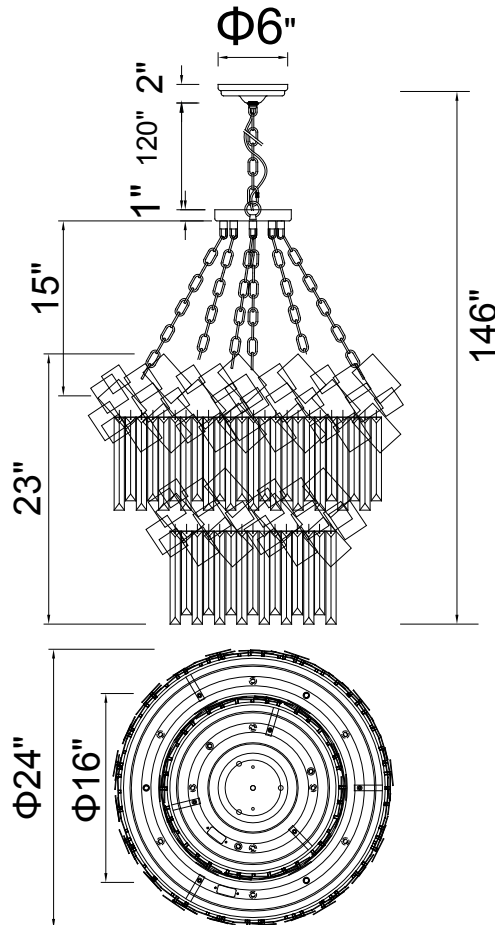

CWI LIGHTING

BRIGHTER LIVING. SIMPLIFIED.

PROJECT: _____

FIXTURE TYPE: _____

LOCATION: _____

CONTACT/PHONE: _____

Item	1100P24-10-169
Collection	PANACHE
Finish	Medallion Gold
Glass	-----
Crystal	Clear
Input	120V AC,60HZ,AC

Shade	-----
Length/Dia.	24"
Width/Ext.	-----
Height	23"
Maximum	146"
Lumens	-----

Light Source	E12
Bulb Info.	10×60W
Included	-----
Dimmable	No
Color	-----
Weight	-----