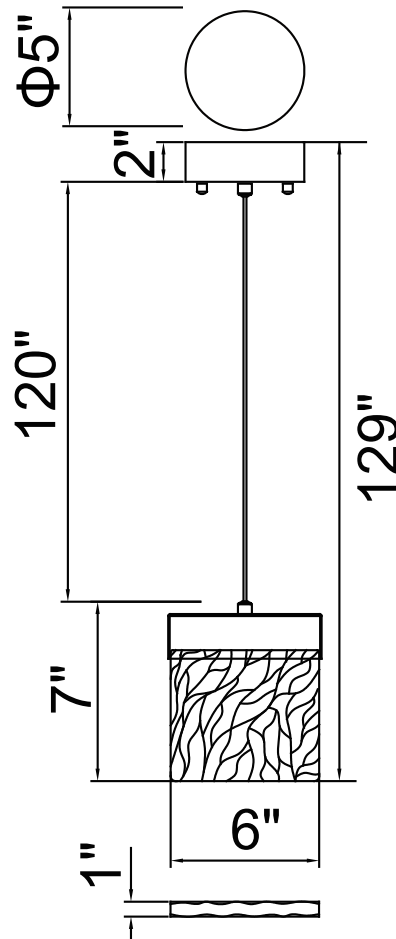

# CWI LIGHTING

BRIGHTER LIVING. SIMPLIFIED.

PROJECT: \_\_\_\_\_

FIXTURE TYPE: \_\_\_\_\_

LOCATION: \_\_\_\_\_

CONTACT/PHONE: \_\_\_\_\_

Item	1090P6-1-620
Collection	CAROLINA
Finish	Gold Leaf
Glass	Clear
Crystal	-----
Input	120V AC,60HZ,AC

Shade	-----
Length/Dia.	6"
Width/Ext.	1"
Height	7"
Maximum	129"
Lumens	240

Light Source	LED
Bulb Info.	9.5W
Included	-----
Dimmable	No
Color	3000K
Weight	1.5KG