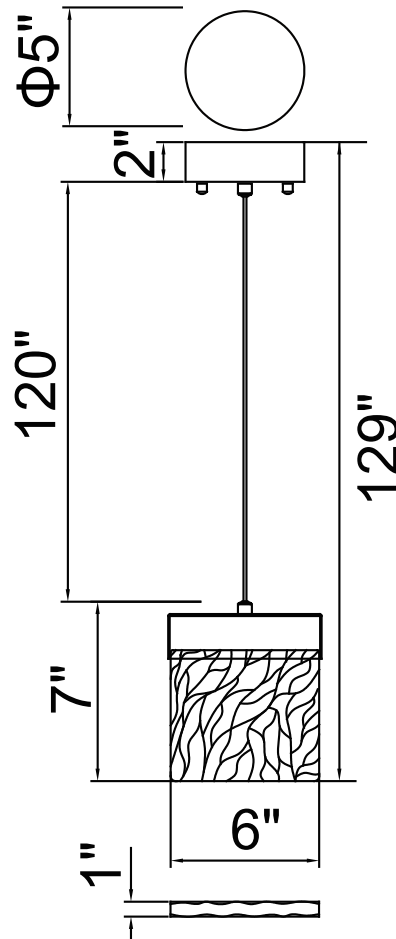

CWI LIGHTING

BRIGHTER LIVING. SIMPLIFIED.

PROJECT: _____

FIXTURE TYPE: _____

LOCATION: _____

CONTACT/PHONE: _____

Item	1090P6-1-269
Collection	CAROLINA
Finish	Pewter
Glass	Clear
Crystal	-----
Input	120V AC,60HZ,AC

Shade	-----
Length/Dia.	6"
Width/Ext.	1"
Height	7"
Maximum	129"
Lumens	240

Light Source	LED
Bulb Info.	9.5W
Included	-----
Dimmable	No
Color	3000K
Weight	1.5KG