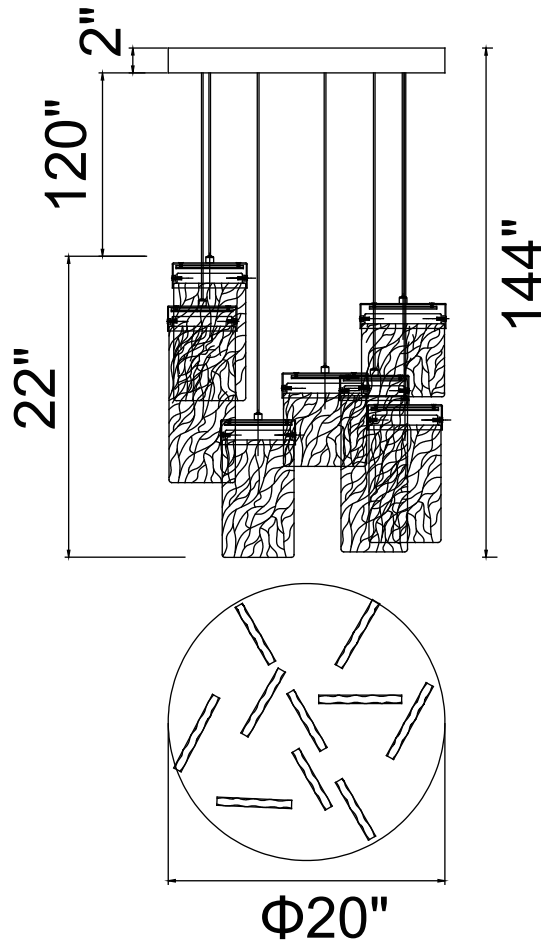

CWI LIGHTING

BRIGHTER LIVING. SIMPLIFIED.

PROJECT: _____

FIXTURE TYPE: _____

LOCATION: _____

CONTACT/PHONE: _____

Item	1090P20-10-620
Collection	CAROLINA
Finish	Gold Leaf
Glass	Clear
Crystal	-----
Input	120V AC,60HZ,AC

Shade	-----
Length/Dia.	20"
Width/Ext.	-----
Height	22"
Maximum	144"
Lumens	3000

Light Source	LED
Bulb Info.	85W
Included	-----
Dimmable	No
Color	3000K
Weight	15.0KG