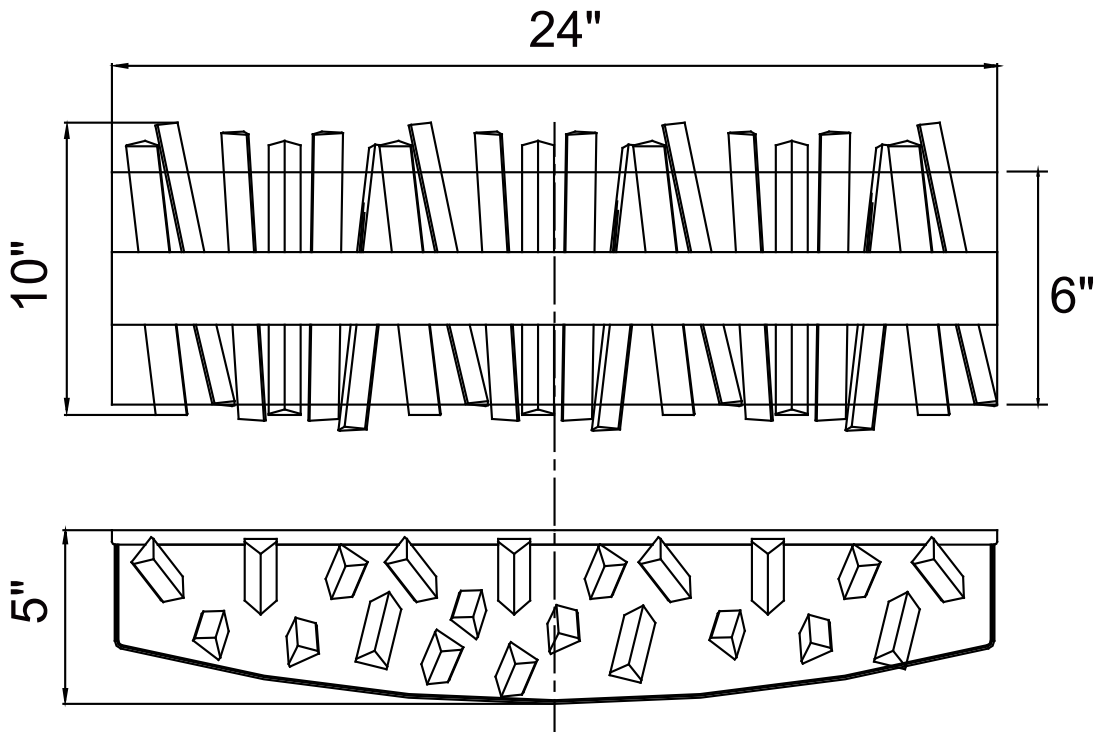

# CWI LIGHTING

BRIGHTER LIVING. SIMPLIFIED.

PROJECT: \_\_\_\_\_

FIXTURE TYPE: \_\_\_\_\_

LOCATION: \_\_\_\_\_

CONTACT/PHONE: \_\_\_\_\_

Item	1086W24-601
Collection	FAYE
Finish	Chrome
Glass	-----
Crystal	Clear
Input	120V AC,60HZ,AC

Shade	-----
Length/Dia.	24"
Width/Ext.	5"
Height	10"
Maximum	-----
Lumens	800

Light Source	LED
Bulb Info.	20W
Included	-----
Dimmable	No
Color	3000K
Weight	4.3KG

**CWILIGHTING**  
[www.cwilighting.com](http://www.cwilighting.com)  
[Info@cwilighting.com](mailto:Info@cwilighting.com)