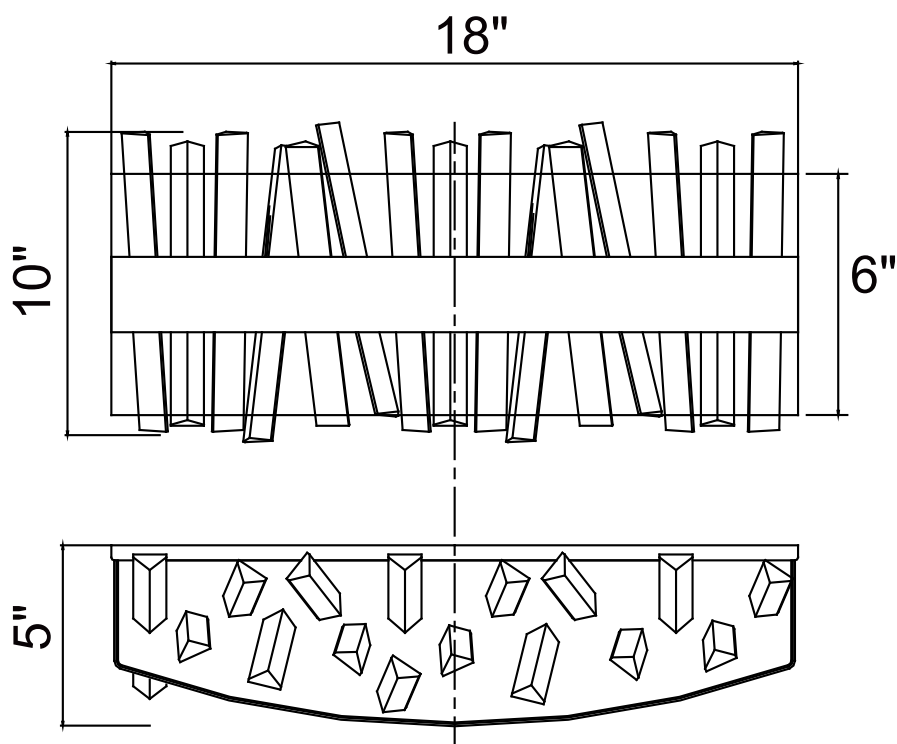

# CWI LIGHTING

BRIGHTER LIVING. SIMPLIFIED.

PROJECT: \_\_\_\_\_

FIXTURE TYPE: \_\_\_\_\_

LOCATION: \_\_\_\_\_

CONTACT/PHONE: \_\_\_\_\_

Item	1086W18-601
Collection	FAYE
Finish	Chrome
Glass	-----
Crystal	Clear
Input	120V AC,60HZ,AC

Shade	-----
Length/Dia.	18"
Width/Ext.	5"
Height	10"
Maximum	-----
Lumens	600

Light Source	LED
Bulb Info.	15W
Included	-----
Dimmable	No
Color	3000K
Weight	3.4KG

**CWILIGHTING**  
[www.cwilighting.com](http://www.cwilighting.com)  
[Info@cwilighting.com](mailto:Info@cwilighting.com)