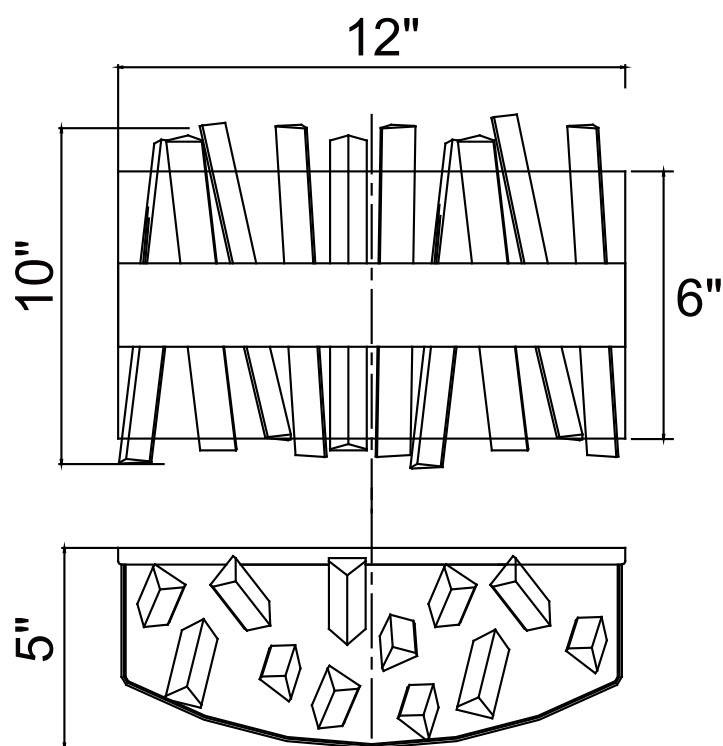

# CWI LIGHTING

BRIGHTER LIVING. SIMPLIFIED.

PROJECT: \_\_\_\_\_

FIXTURE TYPE: \_\_\_\_\_

LOCATION: \_\_\_\_\_

CONTACT/PHONE: \_\_\_\_\_

Item	1086W12-601
Collection	FAYE
Finish	Chrome
Glass	-----
Crystal	Clear
Input	120V AC,60HZ,AC

Shade	-----
Length/Dia.	12"
Width/Ext.	5"
Height	10"
Maximum	-----
Lumens	400

Light Source	LED
Bulb Info.	10W
Included	-----
Dimmable	No
Color	3000K
Weight	2.2KG