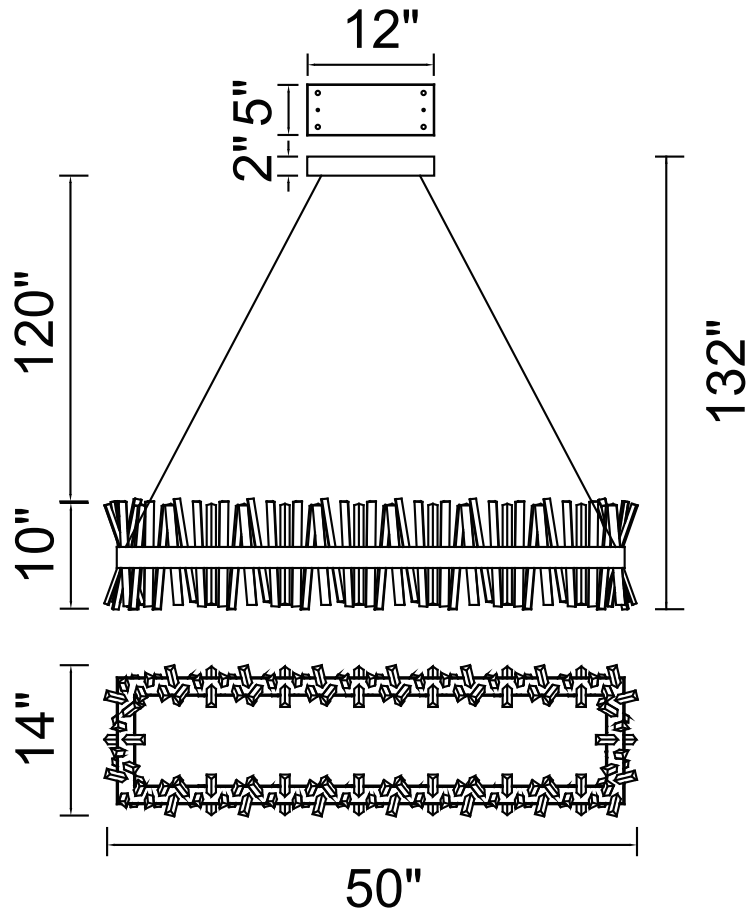

CWI LIGHTING

BRIGHTER LIVING. SIMPLIFIED.

PROJECT: _____

FIXTURE TYPE: _____

LOCATION: _____

CONTACT/PHONE: _____

Item	1086P50-601-RC
Collection	FAYE
Finish	Chrome
Glass	-----
Crystal	Clear
Input	120V AC,60HZ,AC

Shade	-----
Length/Dia.	50"
Width/Ext.	14"
Height	10"
Maximum	132"
Lumens	3600

Light Source	LED
Bulb Info.	72W
Included	-----
Dimmable	No
Color	3000K
Weight	11.5KG