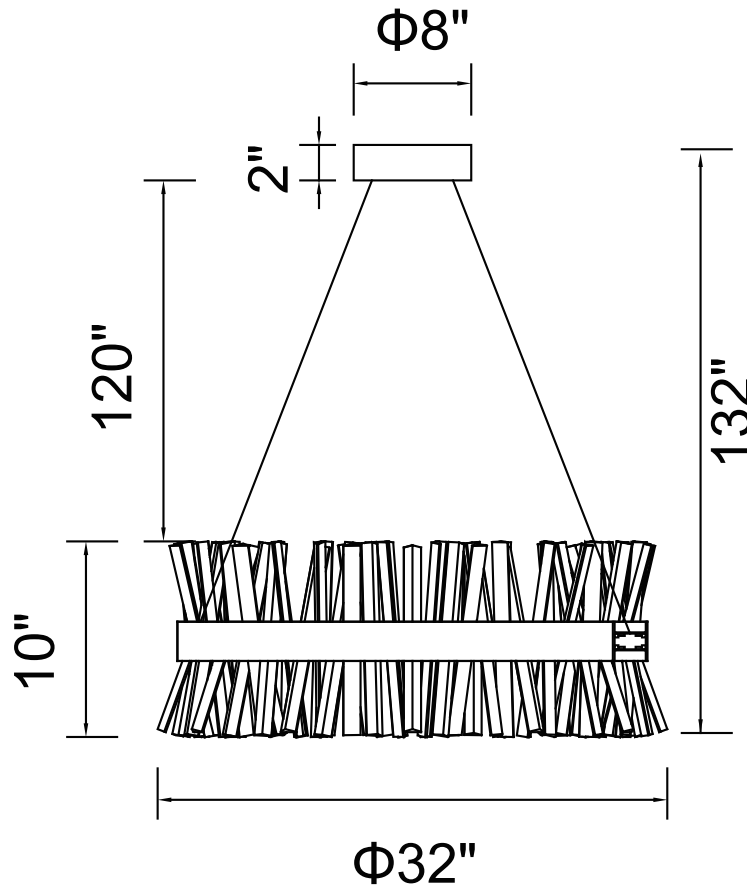

# CWI LIGHTING

BRIGHTER LIVING. SIMPLIFIED.

PROJECT: \_\_\_\_\_

FIXTURE TYPE: \_\_\_\_\_

LOCATION: \_\_\_\_\_

CONTACT/PHONE: \_\_\_\_\_

Item	1086P32-601
Collection	FAYE
Finish	Chrome
Glass	-----
Crystal	Clear
Input	120V AC,60HZ,AC

Shade	-----
Length/Dia.	32"
Width/Ext.	-----
Height	10"
Maximum	132"
Lumens	2500

Light Source	LED
Bulb Info.	50W
Included	-----
Dimmable	No
Color	3000K
Weight	10.5KG