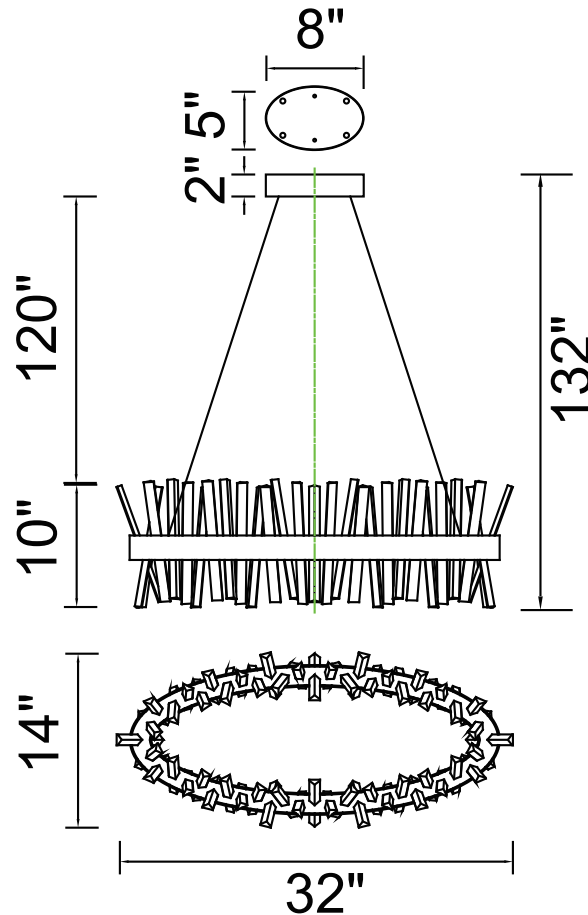

CWI LIGHTING

BRIGHTER LIVING. SIMPLIFIED.

PROJECT: _____

FIXTURE TYPE: _____

LOCATION: _____

CONTACT/PHONE: _____

Item	1086P32-601-O
Collection	FAYE
Finish	Chrome
Glass	-----
Crystal	Clear
Input	120V AC,60HZ,AC

Shade	-----
Length/Dia.	32"
Width/Ext.	14"
Height	10"
Maximum	132"
Lumens	1800

Light Source	LED
Bulb Info.	36W
Included	-----
Dimmable	No
Color	3000K
Weight	9.8KG